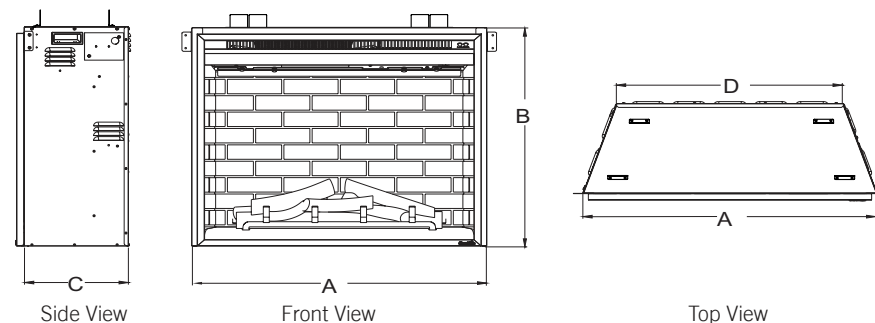

Dimensions

Dimensions above are in inches. Reference dimensions only. We recommend measuring individual units at installation. Refer to installation manual for detailed specifications on installing this product. SimpliFire reserves the right to update units periodically.