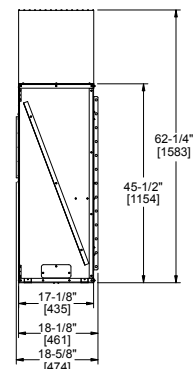

Interior Styles

Traditional

Herringbone

Bronze Bi-Fold Glass Doors

PALAZZO

Model	Front Width		Back Width		Height		Depth		Viewing Area	BTU/hr Input
	Unit	Framing	Unit	Framing	Unit	Framing	Unit	Framing		
Palazzo	59-7/8" [1520]	60" [1524]	59-7/8" [1520]	60" [1524]	45-1/2" [1154]	62-3/8" [1584]	18-5/8" [474]	18-1/8" [459]	48" x 13-7/8" [1219 x 352]	43,000
Palazzo See-Through	59-7/8" [1520]	60" [1524]	59-7/8" [1520]	60" [1524]	45-1/2" [1154]	62-3/8" [1584]	18-1/4" [463]	17" [431]	48" x 13-7/8" [1219 x 352]	43,000

Front View

Left Side View

Right Side View

LANAI

Model	Front Width		Back Width		Height		Depth		Viewing Area	BTU/hr Input
	Unit	Framing	Unit	Framing	Unit	Framing	Unit	Framing		
Lanai	57-1/4" [1454]	57-3/4" [1467]	57-1/4" [1454]	57-3/4" [1467]	36-3/8" [924]	39-1/2" [1003]	17-5/8" [448]	17-5/8" [448]	51" x 18" [1295 x 457]	55,000

SPECIFICATIONS

AL FRESCO

Model	Front Width		Back Width		Height		Depth		Viewing Size	BTU/Hour Input
	Unit	Framing	Unit	Framing	Unit	Framing	Unit	Framing		
Al Fresco-36	40" [1016]	41" [1041]	22" [559]	41" [1454]	39-5/8" [1007]	43-3/4" [1111]	22" [559]	22-1/28" [572]	36" x 24" [905 x 546]	60,000 (NG/LP)
Al Fresco-42	46" [1168]	47" [1194]	26-1/4" [667]	47" [1194]	39-5/8" [1007]	43-3/4" [1111]	22" [410]	22-1/2" [448]	42" x 24" [1067 x 609]	60,000 (NG/LP)

Drawings to the right represent the 36" and 42" combined.

MODEL	Al Fresco-36	Al Fresco-42
A	40" [1016]	46" [1168]
B	22" [559]	26-1/4" [667]
C	39-5/8" [1007]	39-5/8" [1007]
D	22" [559]	22" [559]

DAKOTA

Model	Front Width		Back Width		Height		Depth		Viewing Area	BTU/hr Input
	Unit	Framing	Unit	Framing	Unit	Framing	Unit	Framing		
Dakota	48" [1219]	49" [1245]	31" [787]	49" [1246]	43-1/2" [1105]	43-7/8" [1114]	23-1/4" [591]	24-1/8" [613]	42-1/2" x 26-13/16" [1080 x 681]	60,000 (NG), 53,000 (LP)