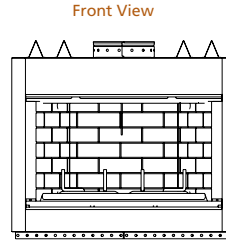

SPECIFICATIONS

MONTANA

Model	Front Width		Back Width		Height		Depth		Viewing Area
	Unit	Framing	Unit	Framing	Unit	Framing	Unit	Framing	
Montana-36"	42" [1067]	43" [1091]	25" [635]	43" [1091]	42-1/4" [1073]	42-3/8" [1076]	23-1/4" [591]	24-1/8" [613]	36" x 23-1/2" [915 x 597]
Montana-42"	48" [1219]	49" [1246]	31" [787]	49" [1246]	42-1/4" [1073]	42-3/8" [1076]	23-1/4" [591]	24-1/8" [613]	42" x 23-1/2" [1067 x 597]

Drawings to the right represent the 36" and 42" combined.

MODEL	Montana-36"	Montana-42"
A	25" [786]	31" [786]
B	13-7/8" [352]	14" [356]
C	9-1/2" [241]	9-1/2" [241]
D	13-1/4" [337]	14" [356]