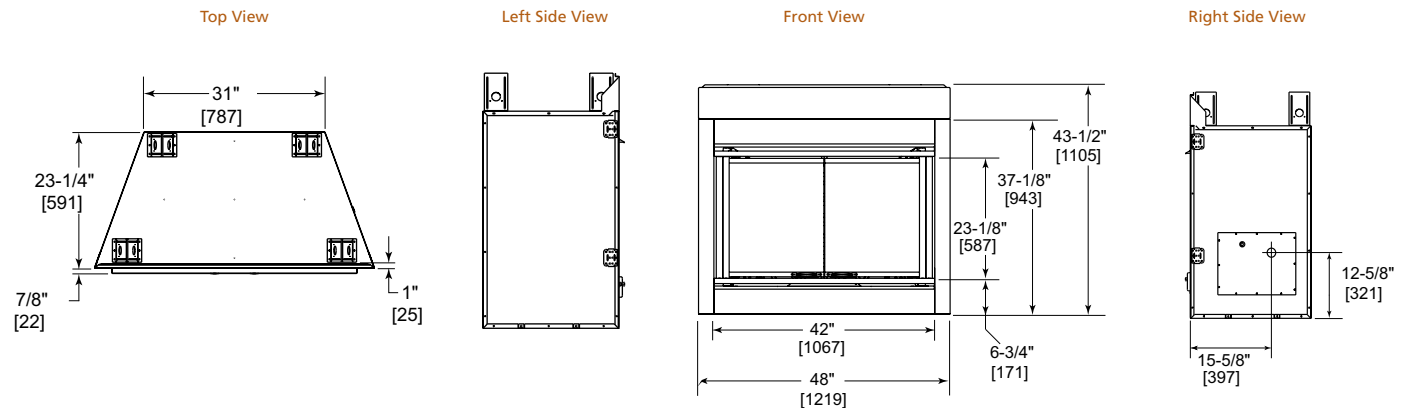

Side View

Front View

Dimensions are in inches and millimeters. Product information is not complete and is subject to change without notice. Product installation must adhere strictly to instructions shipped with product. We recommend measuring individual units at installation. NOTE: Combustible material should not cover the face. Refer to installation manual for detailed specifications on installing this product. Hearth & Home Technologies reserves the right to update units periodically. The flame and glass media appearance may vary based on the type of fuel burned. Actual product appearance, including flame, may differ from product images.

SPECIFICATIONS

AL FRESCO

Model	Front Width		Back Width		Height		Depth		Viewing Size	BTU/Hour Input
	Unit	Framing	Unit	Framing	Unit	Framing	Unit	Framing		
Al Fresco-36	40" [1016]	41" [1041]	22" [559]	41" [1454]	39-5/8" [1007]	43-3/4" [1111]	22" [559]	22-1/28" [572]	36" x 24" [905 x 546]	60,000 (NG/LP)
Al Fresco-42	46" [1168]	47" [1194]	26-1/4" [667]	47" [1194]	39-5/8" [1007]	43-3/4" [1111]	22" [410]	22-1/2" [448]	42" x 24" [1067 x 609]	60,000 (NG/LP)

Drawings to the right represent the 36" and 42" combined.

MODEL	Al Fresco-36	Al Fresco-42
A	40" [1016]	46" [1168]
B	22" [559]	26-1/4" [667]
C	39-5/8" [1007]	39-5/8" [1007]
D	22" [559]	22" [559]

DAKOTA

Model	Front Width		Back Width		Height		Depth		Viewing Area	BTU/hr Input
	Unit	Framing	Unit	Framing	Unit	Framing	Unit	Framing		
Dakota	48" [1219]	49" [1245]	31" [787]	49" [1246]	43-1/2" [1105]	43-7/8" [1114]	23-1/4" [591]	24-1/8" [613]	42-1/2" x 26-13/16" [1080 x 681]	60,000 (NG), 53,000 (LP)