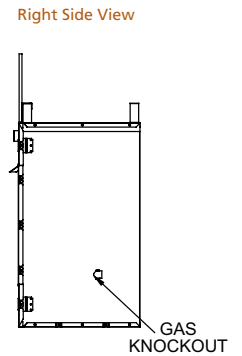

VILLA GAS

Model	Front Width		Back Width		Height		Depth		Viewing Area	BTU/hr Input
	Unit	Framing	Unit	Framing	Unit	Framing	Unit	Framing		
Villa Gas 36"	41" [1041]	42" [1067]	23-3/4" [603]	42" [1067]	39-1/2" [1003]	39-3/4" [1010]	21-3/8" [544]	21-1/2" [546]	36" x 20-7/8" [914 x 532]	40,000 (NG), 40,000 (LP)
Villa Gas 42"	47" [1194]	48" [1219]	29-3/4" [756]	48" [1219]	39-1/2" [1003]	39-3/4" [1010]	21-3/8" [544]	21-1/2" [546]	42" x 20-7/8" [1067 x 532]	42,000 (NG), 42,000 (LP)

Drawings to the right represent the 36" and 42" combined.

MODEL	Villa Gas 36"	Villa Gas 42"
A	23-3/4" [603]	29-3/4" [756]
B	41-1/8" [1045]	47-1/8" [1197]
C	36" [914]	42" [1067]