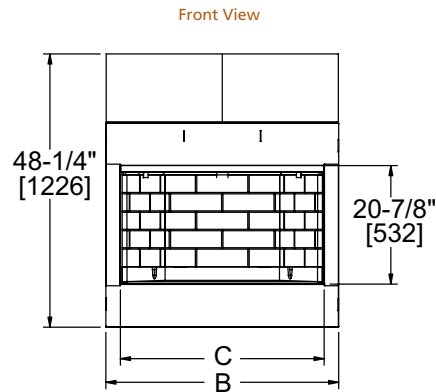

VILLA GAS

Model	Front Width		Back Width		Height		Depth		Viewing Area	BTU/hr Input
	Unit	Framing	Unit	Framing	Unit	Framing	Unit	Framing		
Villa Gas 36"	41" [1041]	42" [1067]	23-3/4" [603]	42" [1067]	39-1/2" [1003]	39-3/4" [1010]	21-3/8" [544]	21-1/2" [546]	36" x 20-7/8" [914 x 532]	40,000 (NG), 40,000 (LP)
Villa Gas 42"	47" [1194]	48" [1219]	29-3/4" [756]	48" [1219]	39-1/2" [1003]	39-3/4" [1010]	21-3/8" [544]	21-1/2" [546]	42" x 20-7/8" [1067 x 532]	42,000 (NG), 42,000 (LP)

Drawings to the right represent the 36" and 42" combined.

MODEL	Villa Gas 36"	Villa Gas 42"
A	23-3/4" [603]	29-3/4" [756]
B	41-1/8" [1045]	47-1/8" [1197]
C	36" [914]	42" [1067]