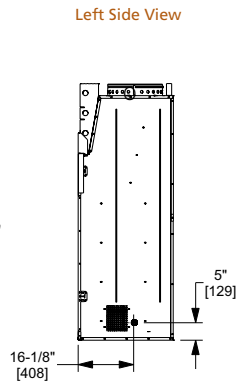

CASTLEWOOD

Model	Front Width		Back Width		Height		Depth		Viewing Area
	Unit	Framing	Unit	Framing	Unit	Framing	Unit	Framing	
Castlewood-42"	52-7/8" [1343]	53-7/8" [1368]	37-1/8" [943]	40-1/8" [1019]	74-1/8" [1883]	74-1/2" [1892]	27-1/2" [699]	28-1/2" [724]	41-7/8" x 38" [1063 x 965]