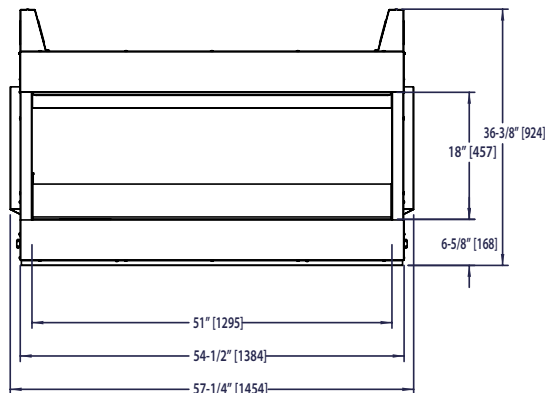

Front View

Left Side View

Right Side View

LANAI

Model	Front Width		Back Width		Height		Depth		Viewing Area	BTU/hr Input
	Unit	Framing	Unit	Framing	Unit	Framing	Unit	Framing		
Lanai	57-1/4" [1454]	57-3/4" [1467]	57-1/4" [1454]	57-3/4" [1467]	36-3/8" [924]	39-1/2" [1003]	17-5/8" [448]	17-5/8" [448]	51" x 18" [1295 x 457]	55,000

Side View

Front View

Dimensions are in inches and millimeters. Product information is not complete and is subject to change without notice. Product installation must adhere strictly to instructions shipped with product. We recommend measuring individual units at installation. NOTE: Combustible material should not cover the face. Refer to installation manual for detailed specifications on installing this product. Hearth & Home Technologies reserves the right to update units periodically. The flame and glass media appearance may vary based on the type of fuel burned. Actual product appearance, including flame, may differ from product images.

SPECIFICATIONS

AL FRESCO

Model	Front Width		Back Width		Height		Depth		Viewing Size	BTU/Hour Input
	Unit	Framing	Unit	Framing	Unit	Framing	Unit	Framing		
Al Fresco-36	40" [1016]	41" [1041]	22" [559]	41" [1454]	39-5/8" [1007]	43-3/4" [1111]	22" [559]	22-1/28" [572]	36" x 24" [905 x 546]	60,000 (NG/LP)
Al Fresco-42	46" [1168]	47" [1194]	26-1/4" [667]	47" [1194]	39-5/8" [1007]	43-3/4" [1111]	22" [410]	22-1/2" [448]	42" x 24" [1067 x 609]	60,000 (NG/LP)