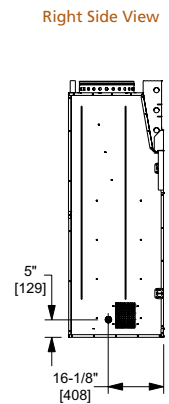

CASTLEWOOD

Model	Front Width		Back Width		Height		Depth		Viewing Area
	Unit	Framing	Unit	Framing	Unit	Framing	Unit	Framing	
Castlewood-42"	52-7/8" [1343]	53-7/8" [1368]	37-1/8" [943]	40-1/8" [1019]	74-1/8" [1883]	74-1/2" [1892]	27-1/2" [699]	28-1/2" [724]	41-7/8" x 38" [1063 x 965]