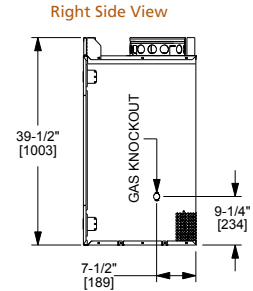

Drawings to the right represent the 36" and 42" combined.

MODEL	Montana-36"	Montana-42"
A	25" [786]	31" [786]
B	13-7/8" [352]	14" [356]
C	9-1/2" [241]	9-1/2" [241]
D	13-1/4" [337]	14" [356]

VILLAWOOD

Model	Front Width		Back Width		Height		Depth		Viewing Area
	Unit	Framing	Unit	Framing	Unit	Framing	Unit	Framing	
Villawood-36"	41" [1041]	42" [1067]	23-3/4" [603]	42" [1067]	39-1/2" [1003]	39-3/4" [1010]	21-3/8" [544]	21-1/2" [546]	36" x 20-7/8" [914 x 532]
Villawood-42"	47" [1194]	48" [1219]	29-3/4" [756]	48" [1219]	39-1/2" [1003]	39-3/4" [1010]	21-3/8" [544]	21-1/2" [546]	42" x 20-7/8" [1067 x 532]

Drawings to the right represent the 36" and 42" combined.

MODEL	Villawood-36"	Villawood-42"
A	23-3/4" [603]	29-3/4" [756]
B	41" [1041]	47" [1194]
C	11-7/8" [302]	14-7/8" [378]
D	36" [914]	42" [1067]

Dimensions are in inches and millimeters. Product information is not complete and is subject to change without notice. Product installation must adhere strictly to instructions shipped with product. We recommend measuring individual units at installation. NOTE: Combustible material should not cover the face. Refer to installation manual for detailed specifications on installing this product. Hearth & Home Technologies® reserves the right to update units periodically. The flame and glass media appearance may vary based on the type of fuel burned. Actual product appearance, including flame, may differ from product images.