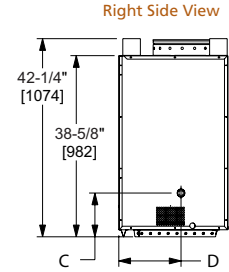

SPECIFICATIONS

MONTANA

Model	Front Width		Back Width		Height		Depth		Viewing Area
	Unit	Framing	Unit	Framing	Unit	Framing	Unit	Framing	
Montana-36"	42" [1067]	43" [1091]	25" [635]	43" [1091]	42-1/4" [1073]	42-3/8" [1076]	23-1/4" [591]	24-1/8" [613]	36" x 23-1/2" [915 x 597]
Montana-42"	48" [1219]	49" [1246]	31" [787]	49" [1246]	42-1/4" [1073]	42-3/8" [1076]	23-1/4" [591]	24-1/8" [613]	42" x 23-1/2" [1067 x 597]

Drawings to the right represent the 36" and 42" combined.

MODEL	Montana-36"	Montana-42"
A	25" [786]	31" [786]
B	13-7/8" [352]	14" [356]
C	9-1/2" [241]	9-1/2" [241]
D	13-1/4" [337]	14" [356]