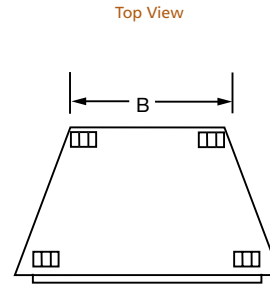

SPECIFICATIONS

AL FRESCO

Model	Front Width		Back Width		Height		Depth		Viewing Size	BTU/Hour Input
	Unit	Framing	Unit	Framing	Unit	Framing	Unit	Framing		
Al Fresco-36	40" [1016]	41" [1041]	22" [559]	41" [1454]	39-5/8" [1007]	43-3/4" [1111]	22" [559]	22-1/28" [572]	36" x 24" [905 x 546]	60,000 (NG/LP)
Al Fresco-42	46" [1168]	47" [1194]	26-1/4" [667]	47" [1194]	39-5/8" [1007]	43-3/4" [1111]	22" [410]	22-1/2" [448]	42" x 24" [1067 x 609]	60,000 (NG/LP)

Drawings to the right represent the 36" and 42" combined.

MODEL	Al Fresco-36	Al Fresco-42
A	40" [1016]	46" [1168]
B	22" [559]	26-1/4" [667]
C	39-5/8" [1007]	39-5/8" [1007]
D	22" [559]	22" [559]