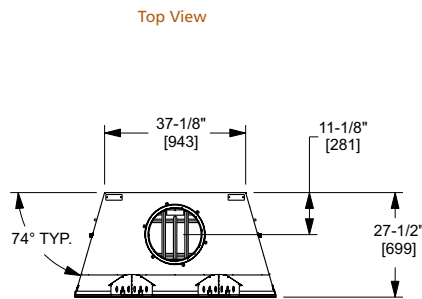

CASTLEWOOD

Model	Front Width		Back Width		Height		Depth		Viewing Area
	Unit	Framing	Unit	Framing	Unit	Framing	Unit	Framing	
Castlewood-42"	52-7/8" [1343]	53-7/8" [1368]	37-1/8" [943]	40-1/8" [1019]	74-1/8" [1883]	74-1/2" [1892]	27-1/2" [699]	28-1/2" [724]	41-7/8" x 38" [1063 x 965]