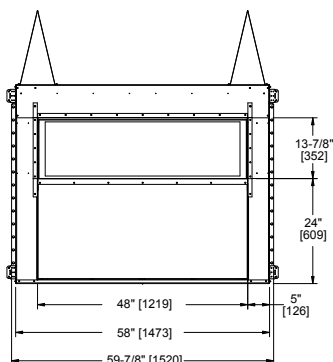

Interior Styles

Traditional

Herringbone

Bronze Bi-Fold Glass Doors

PALAZZO

Model	Front Width		Back Width		Height		Depth		Viewing Area	BTU/hr Input
	Unit	Framing	Unit	Framing	Unit	Framing	Unit	Framing		
Palazzo	59-7/8" [1520]	60" [1524]	59-7/8" [1520]	60" [1524]	45-1/2" [1154]	62-3/8" [1584]	18-5/8" [474]	18-1/8" [459]	48" x 13-7/8" [1219 x 352]	43,000
Palazzo See-Through	59-7/8" [1520]	60" [1524]	59-7/8" [1520]	60" [1524]	45-1/2" [1154]	62-3/8" [1584]	18-1/4" [463]	17" [431]	48" x 13-7/8" [1219 x 352]	43,000

Front View

Left Side View

Right Side View

LANAI

Model	Front Width		Back Width		Height		Depth		Viewing Area	BTU/hr Input
	Unit	Framing	Unit	Framing	Unit	Framing	Unit	Framing		
Lanai	57-1/4" [1454]	57-3/4" [1467]	57-1/4" [1454]	57-3/4" [1467]	36-3/8" [924]	39-1/2" [1003]	17-5/8" [448]	17-5/8" [448]	51" x 18" [1295 x 457]	55,000

SPECIFICATIONS

AL FRESCO

Model	Front Width		Back Width		Height		Depth		Viewing Size	BTU/Hour Input
	Unit	Framing	Unit	Framing	Unit	Framing	Unit	Framing		
Al Fresco-36	40" [1016]	41" [1041]	22" [559]	41" [1454]	39-5/8" [1007]	43-3/4" [1111]	22" [559]	22-1/28" [572]	36" x 24" [905 x 546]	60,000 (NG/LP)
Al Fresco-42	46" [1168]	47" [1194]	26-1/4" [667]	47" [1194]	39-5/8" [1007]	43-3/4" [1111]	22" [410]	22-1/2" [448]	42" x 24" [1067 x 609]	60,000 (NG/LP)