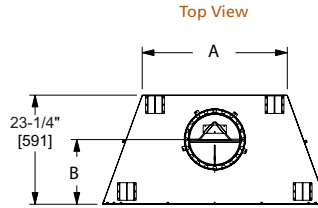

SPECIFICATIONS

MONTANA

Model	Front Width		Back Width		Height		Depth		Viewing Area
	Unit	Framing	Unit	Framing	Unit	Framing	Unit	Framing	
Montana-36"	42" [1067]	43" [1091]	25" [635]	43" [1091]	42-1/4" [1073]	42-3/8" [1076]	23-1/4" [591]	24-1/8" [613]	36" x 23-1/2" [915 x 597]
Montana-42"	48" [1219]	49" [1246]	31" [787]	49" [1246]	42-1/4" [1073]	42-3/8" [1076]	23-1/4" [591]	24-1/8" [613]	42" x 23-1/2" [1067 x 597]

Drawings to the right represent the 36" and 42" combined.

MODEL	Montana-36"	Montana-42"
A	25" [786]	31" [786]
B	13-7/8" [352]	14" [356]
C	9-1/2" [241]	9-1/2" [241]
D	13-1/4" [337]	14" [356]