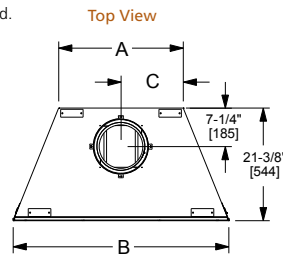

SPECIFICATIONS

MONTANA

Model	Front Width		Back Width		Height		Depth		Viewing Area
	Unit	Framing	Unit	Framing	Unit	Framing	Unit	Framing	
Montana-36"	42" [1067]	43" [1091]	25" [635]	43" [1091]	42-1/4" [1073]	42-3/8" [1076]	23-1/4" [591]	24-1/8" [613]	36" x 23-1/2" [915 x 597]
Montana-42"	48" [1219]	49" [1246]	31" [787]	49" [1246]	42-1/4" [1073]	42-3/8" [1076]	23-1/4" [591]	24-1/8" [613]	42" x 23-1/2" [1067 x 597]

Drawings to the right represent the 36" and 42" combined.

MODEL	Montana-36"	Montana-42"
A	25" [786]	31" [786]
B	13-7/8" [352]	14" [356]
C	9-1/2" [241]	9-1/2" [241]
D	13-1/4" [337]	14" [356]

VILLAWOOD

Model	Front Width		Back Width		Height		Depth		Viewing Area
	Unit	Framing	Unit	Framing	Unit	Framing	Unit	Framing	
Villawood-36"	41" [1041]	42" [1067]	23-3/4" [603]	42" [1067]	39-1/2" [1003]	39-3/4" [1010]	21-3/8" [544]	21-1/2" [546]	36" x 20-7/8" [914 x 532]
Villawood-42"	47" [1194]	48" [1219]	29-3/4" [756]	48" [1219]	39-1/2" [1003]	39-3/4" [1010]	21-3/8" [544]	21-1/2" [546]	42" x 20-7/8" [1067 x 532]

Drawings to the right represent the 36" and 42" combined.

MODEL	Villawood-36"	Villawood-42"
A	23-3/4" [603]	29-3/4" [756]
B	41" [1041]	47" [1194]
C	11-7/8" [302]	14-7/8" [378]
D	36" [914]	42" [1067]

Dimensions are in inches and millimeters. Product information is not complete and is subject to change without notice. Product installation must adhere strictly to instructions shipped with product. We recommend measuring individual units at installation. NOTE: Combustible material should not cover the face. Refer to installation manual for detailed specifications on installing this product. Hearth & Home Technologies® reserves the right to update units periodically. The flame and glass media appearance may vary based on the type of fuel burned. Actual product appearance, including flame, may differ from product images.