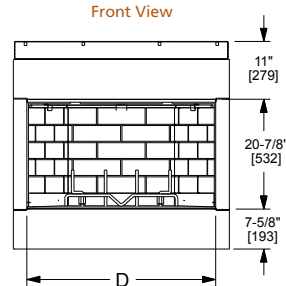

SPECIFICATIONS

MONTANA

Model	Front Width		Back Width		Height		Depth		Viewing Area
	Unit	Framing	Unit	Framing	Unit	Framing	Unit	Framing	
Montana-36"	42" [1067]	43" [1091]	25" [635]	43" [1091]	42-1/4" [1073]	42-3/8" [1076]	23-1/4" [591]	24-1/8" [613]	36" x 23-1/2" [915 x 597]
Montana-42"	48" [1219]	49" [1246]	31" [787]	49" [1246]	42-1/4" [1073]	42-3/8" [1076]	23-1/4" [591]	24-1/8" [613]	42" x 23-1/2" [1067 x 597]

Drawings to the right represent the 36" and 42" combined.

MODEL	Montana-36"	Montana-42"
A	25" [786]	31" [786]
B	13-7/8" [352]	14" [356]
C	9-1/2" [241]	9-1/2" [241]
D	13-1/4" [337]	14" [356]

VILLAWOOD

Model	Front Width		Back Width		Height		Depth		Viewing Area
	Unit	Framing	Unit	Framing	Unit	Framing	Unit	Framing	
Villawood-36"	41" [1041]	42" [1067]	23-3/4" [603]	42" [1067]	39-1/2" [1003]	39-3/4" [1010]	21-3/8" [544]	21-1/2" [546]	36" x 20-7/8" [914 x 532]
Villawood-42"	47" [1194]	48" [1219]	29-3/4" [756]	48" [1219]	39-1/2" [1003]	39-3/4" [1010]	21-3/8" [544]	21-1/2" [546]	42" x 20-7/8" [1067 x 532]

Drawings to the right represent the 36" and 42" combined.

MODEL	Villawood-36"	Villawood-42"
A	23-3/4" [603]	29-3/4" [756]
B	41" [1041]	47" [1194]
C	11-7/8" [302]	14-7/8" [378]
D	36" [914]	42" [1067]

Dimensions are in inches and millimeters. Product information is not complete and is subject to change without notice. Product installation must adhere strictly to instructions shipped with product. We recommend measuring individual units at installation. NOTE: Combustible material should not cover the face. Refer to installation manual for detailed specifications on installing this product. Hearth & Home Technologies® reserves the right to update units periodically. The flame and glass media appearance may vary based on the type of fuel burned. Actual product appearance, including flame, may differ from product images.