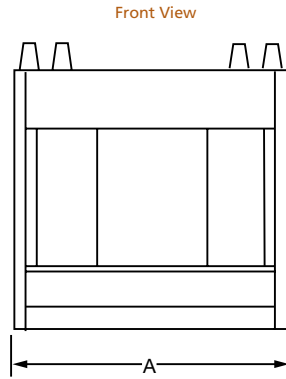

SPECIFICATIONS

AL FRESCO

Model	Front Width		Back Width		Height		Depth		Viewing Size	BTU/Hour Input
	Unit	Framing	Unit	Framing	Unit	Framing	Unit	Framing		
Al Fresco-36	40" [1016]	41" [1041]	22" [559]	41" [1454]	39-5/8" [1007]	43-3/4" [1111]	22" [559]	22-1/28" [572]	36" x 24" [905 x 546]	60,000 (NG/LP)
Al Fresco-42	46" [1168]	47" [1194]	26-1/4" [667]	47" [1194]	39-5/8" [1007]	43-3/4" [1111]	22" [410]	22-1/2" [448]	42" x 24" [1067 x 609]	60,000 (NG/LP)

Drawings to the right represent the 36" and 42" combined.

MODEL	Al Fresco-36	Al Fresco-42
A	40" [1016]	46" [1168]
B	22" [559]	26-1/4" [667]
C	39-5/8" [1007]	39-5/8" [1007]
D	22" [559]	22" [559]