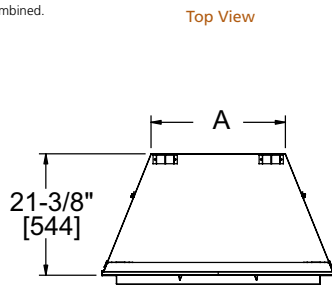

VILLA GAS

Model	Front Width		Back Width		Height		Depth		Viewing Area	BTU/hr Input
	Unit	Framing	Unit	Framing	Unit	Framing	Unit	Framing		
Villa Gas 36"	41" [1041]	42" [1067]	23-3/4" [603]	42" [1067]	39-1/2" [1003]	39-3/4" [1010]	21-3/8" [544]	21-1/2" [546]	36" x 20-7/8" [914 x 532]	40,000 (NG), 40,000 (LP)
Villa Gas 42"	47" [1194]	48" [1219]	29-3/4" [756]	48" [1219]	39-1/2" [1003]	39-3/4" [1010]	21-3/8" [544]	21-1/2" [546]	42" x 20-7/8" [1067 x 532]	42,000 (NG), 42,000 (LP)

Drawings to the right represent the 36" and 42" combined.

MODEL	Villa Gas 36"	Villa Gas 42"
A	23-3/4" [603]	29-3/4" [756]
B	41-1/8" [1045]	47-1/8" [1197]
C	36" [914]	42" [1067]