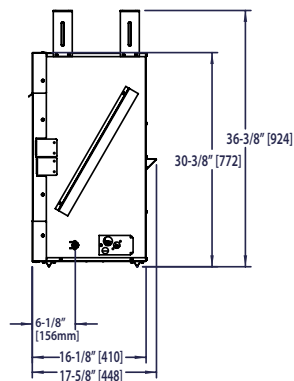

Front View

Left Side View

Right Side View

LANAI

Model	Front Width		Back Width		Height		Depth		Viewing Area	BTU/hr Input
	Unit	Framing	Unit	Framing	Unit	Framing	Unit	Framing		
Lanai	57-1/4" [1454]	57-3/4" [1467]	57-1/4" [1454]	57-3/4" [1467]	36-3/8" [924]	39-1/2" [1003]	17-5/8" [448]	17-5/8" [448]	51" x 18" [1295 x 457]	55,000

Side View

Front View

Dimensions are in inches and millimeters. Product information is not complete and is subject to change without notice. Product installation must adhere strictly to instructions shipped with product. We recommend measuring individual units at installation. NOTE: Combustible material should not cover the face. Refer to installation manual for detailed specifications on installing this product. Hearth & Home Technologies reserves the right to update units periodically. The flame and glass media appearance may vary based on the type of fuel burned. Actual product appearance, including flame, may differ from product images.

SPECIFICATIONS

AL FRESCO

Model	Front Width		Back Width		Height		Depth		Viewing Size	BTU/Hour Input
	Unit	Framing	Unit	Framing	Unit	Framing	Unit	Framing		
Al Fresco-36	40" [1016]	41" [1041]	22" [559]	41" [1454]	39-5/8" [1007]	43-3/4" [1111]	22" [559]	22-1/28" [572]	36" x 24" [905 x 546]	60,000 (NG/LP)
Al Fresco-42	46" [1168]	47" [1194]	26-1/4" [667]	47" [1194]	39-5/8" [1007]	43-3/4" [1111]	22" [410]	22-1/2" [448]	42" x 24" [1067 x 609]	60,000 (NG/LP)