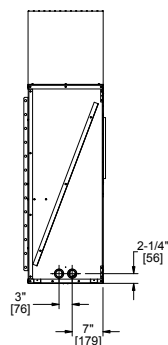

Interior Styles

Traditional

Herringbone

Bronze Bi-Fold Glass Doors

PALAZZO

Model	Front Width		Back Width		Height		Depth		Viewing Area	BTU/hr Input
	Unit	Framing	Unit	Framing	Unit	Framing	Unit	Framing		
Palazzo	59-7/8" [1520]	60" [1524]	59-7/8" [1520]	60" [1524]	45-1/2" [1154]	62-3/8" [1584]	18-5/8" [474]	18-1/8" [459]	48" x 13-7/8" [1219 x 352]	43,000
Palazzo See-Through	59-7/8" [1520]	60" [1524]	59-7/8" [1520]	60" [1524]	45-1/2" [1154]	62-3/8" [1584]	18-1/4" [463]	17" [431]	48" x 13-7/8" [1219 x 352]	43,000

Front View

Left Side View

Right Side View

LANAI

Model	Front Width		Back Width		Height		Depth		Viewing Area	BTU/hr Input
	Unit	Framing	Unit	Framing	Unit	Framing	Unit	Framing		
Lanai	57-1/4" [1454]	57-3/4" [1467]	57-1/4" [1454]	57-3/4" [1467]	36-3/8" [924]	39-1/2" [1003]	17-5/8" [448]	17-5/8" [448]	51" x 18" [1295 x 457]	55,000

Side View

Front View

Dimensions are in inches and millimeters. Product information is not complete and is subject to change without notice. Product installation must adhere strictly to instructions shipped with product. We recommend measuring individual units at installation. NOTE: Combustible material should not cover the face. Refer to installation manual for detailed specifications on installing this product. Hearth & Home Technologies reserves the right to update units periodically. The flame and glass media appearance may vary based on the type of fuel burned. Actual product appearance, including flame, may differ from product images.

SPECIFICATIONS

AL FRESCO

Model	Front Width		Back Width		Height		Depth		Viewing Size	BTU/Hour Input
	Unit	Framing	Unit	Framing	Unit	Framing	Unit	Framing		
Al Fresco-36	40" [1016]	41" [1041]	22" [559]	41" [1454]	39-5/8" [1007]	43-3/4" [1111]	22" [559]	22-1/28" [572]	36" x 24" [905 x 546]	60,000 (NG/LP)
Al Fresco-42	46" [1168]	47" [1194]	26-1/4" [667]	47" [1194]	39-5/8" [1007]	43-3/4" [1111]	22" [410]	22-1/2" [448]	42" x 24" [1067 x 609]	60,000 (NG/LP)