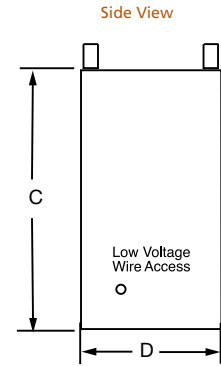

SPECIFICATIONS

AL FRESCO

Model	Front Width		Back Width		Height		Depth		Viewing Size	BTU/Hour Input
	Unit	Framing	Unit	Framing	Unit	Framing	Unit	Framing		
Al Fresco-36	40" [1016]	41" [1041]	22" [559]	41" [1454]	39-5/8" [1007]	43-3/4" [1111]	22" [559]	22-1/28" [572]	36" x 24" [905 x 546]	60,000 (NG/LP)
Al Fresco-42	46" [1168]	47" [1194]	26-1/4" [667]	47" [1194]	39-5/8" [1007]	43-3/4" [1111]	22" [410]	22-1/2" [448]	42" x 24" [1067 x 609]	60,000 (NG/LP)

Drawings to the right represent the 36" and 42" combined.

MODEL	Al Fresco-36	Al Fresco-42
A	40" [1016]	46" [1168]
B	22" [559]	26-1/4" [667]
C	39-5/8" [1007]	39-5/8" [1007]
D	22" [559]	22" [559]