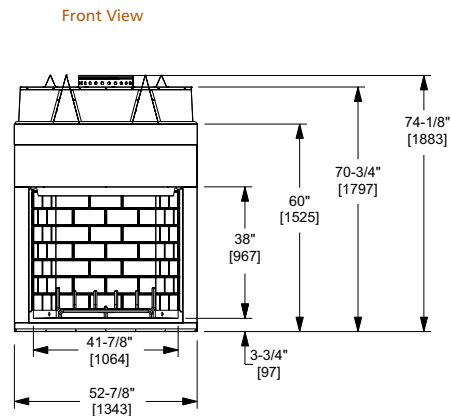

CASTLEWOOD

Model	Front Width		Back Width		Height		Depth		Viewing Area
	Unit	Framing	Unit	Framing	Unit	Framing	Unit	Framing	
Castlewood-42"	52-7/8" [1343]	53-7/8" [1368]	37-1/8" [943]	40-1/8" [1019]	74-1/8" [1883]	74-1/2" [1892]	27-1/2" [699]	28-1/2" [724]	41-7/8" x 38" [1063 x 965]