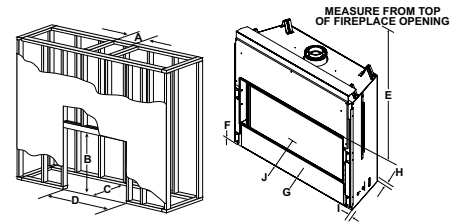

Dimensions are in inches and millimeters. Product information is not complete and is subject to change without notice. Product installation must adhere strictly to instructions shipped with product. We recommend measuring individual units at installation. NOTE: Combustible material should not cover the face. Refer to installation manual for detailed specifications on installing this product. Hearth & Home Technologies® reserves the right to update units periodically. Actual product appearance, including flame, may differ from product images.

Efficiency Ratings

EnerGuide (CSA P.4.1-15) - Used in Canada and some U.S. states to measure annual fireplace efficiency.

RAVE3012I	RAVE4013I
51.1% (NG)	63.8% (NG)

Exceptional Value + Dependability

Why do contractors, architects and homebuyers trust Heatilator? Because we mix value with dependability. Established in 1927, Heatilator has built a long standing reputation for providing quality, dependable hearth products at unbeatable values. Today, Heatilator remains the most preferred, recommended and installed fireplace brand among building professionals.

Available from

heatilator
The first name in fireplaces

800-927-6841 | heatilator.com

facebook.com/Heatilator

twitter.com/Heatilator

youtube.com/HeatilatorFireplaces

Limited Lifetime Warranty²

The strongest in the industry, Heatilator provides a limited lifetime warranty on gas-burning products of the most important aspects: firebox and heat exchanger.

The information provided in this literature is for planning purposes only and subject to change. Please consult the installation manual for actual installation. Actual product appearance may differ from product images.

1. 1 The SmartWall fan will and must run continuously to move the heat away from the area above the fireplace. Also minimum guidelines must be followed:
2. Minimum of 3" gap between the TV and wall at all angles
   - Minimum of 24" to side wall
   - Ambient room temperature 75° F or less
   - See TV manufacturer's recommendation for TV operating temperatures
   - Minimum 60" from the top of the fireplace opening to the ceiling

2 For full warranty details go to heatilator.com.

HTL-1064U-1117