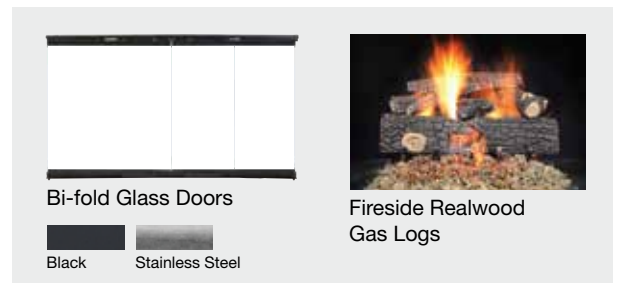

Cover/Above: Element shown with fairfield mantel, green granite and bi-fold glass doors