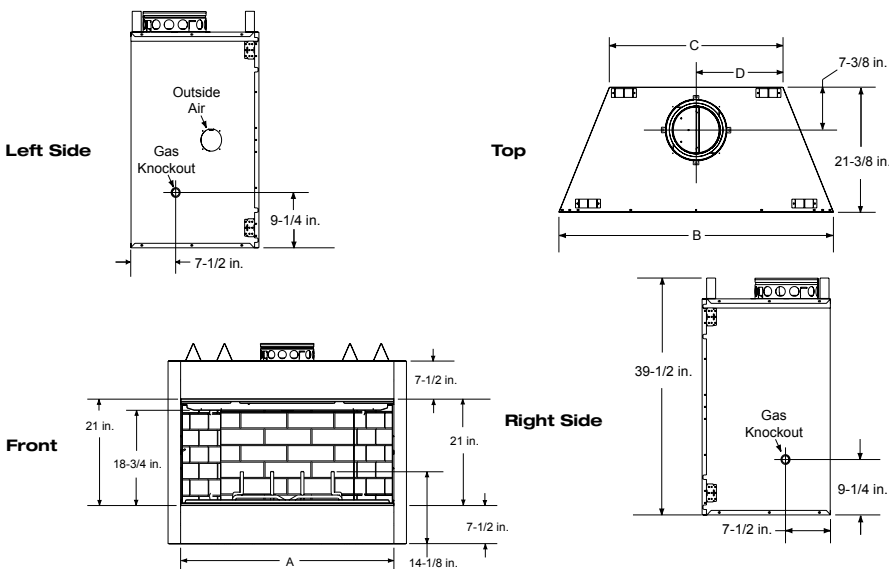

Dimensions