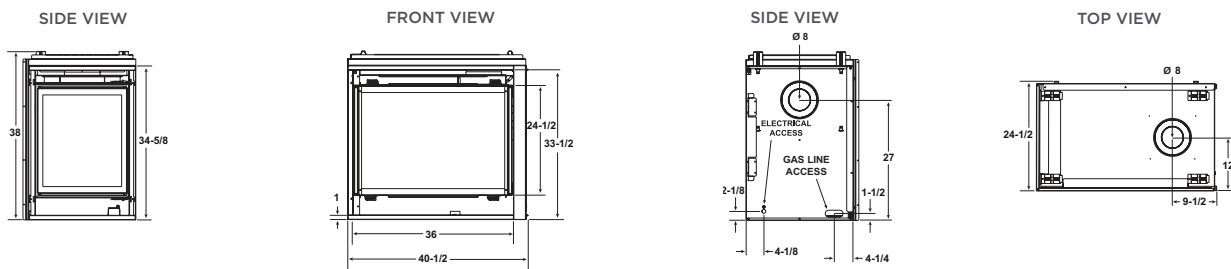

CORNER SPECIFICATIONS

MODEL	FRONT WIDTH		BACK WIDTH		HEIGHT		DEPTH		GLASS SIZE	BTU/HOUR INPUT
	UNIT	FRAMING	UNIT	FRAMING	UNIT	FRAMING	UNIT	FRAMING		
LCOR-36TRB (IPI) RCOR-36TRB (IPI)	40-1/2 [1029]	40 [1016]	40-1/2 [1029]	40 [1016]	38 [965]	38-1/8 [968]	24-1/2 [622]	24 [610]	32 X 21-1/2 [813 X 546]	26,000 - 37,000