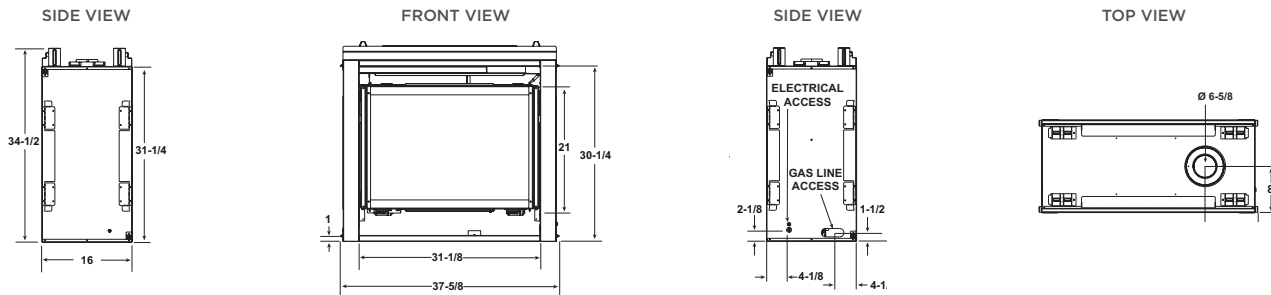

ST-550T SPECIFICATIONS

MODEL	FRONT WIDTH		BACK WIDTH		HEIGHT		DEPTH		GLASS SIZE	BTU/HOUR INPUT
	UNIT	FRAMING	UNIT	FRAMING	UNIT	FRAMING	UNIT	FRAMING		
ST-550T (IPI)	37-5/8 [956]	38-1/8 [968]	37-5/8 [956]	38-1/8 [968]	34-1/2 [876]	34-3/4 [883]	16 [406]	15 [381]	27-3/16 X 18-1/16 [691 X 459]	14,700 - 21,000