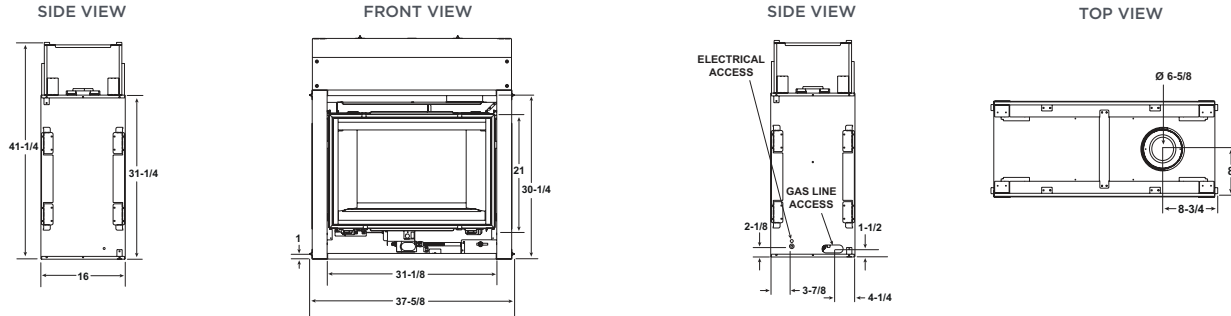

PIER SPECIFICATIONS

MODEL	FRONT WIDTH		BACK WIDTH		HEIGHT		DEPTH		GLASS SIZE	BTU/HOUR INPUT
	UNIT	FRAMING	UNIT	FRAMING	UNIT	FRAMING	UNIT	FRAMING		
PIER-36TR (IPI) PIER-36TRB (IPI)	40-1/2 [1029]	40 [1016]	40-1/2 [1029]	40 [1016]	38 [965]	38-1/8 [968]	24 [610]	23 [584]	32 X 21-1/2 [813 X 546]	26,000 - 37,000

METRO SEE-THROUGH SPECIFICATIONS

MODEL	FRONT WIDTH		BACK WIDTH		HEIGHT		DEPTH		GLASS SIZE	BTU/HOUR INPUT
	UNIT	FRAMING	UNIT	FRAMING	UNIT	FRAMING	UNIT	FRAMING		
METRO SEE-THROUGH (IPI)	37-5/8 [956]	38-1/8 [968]	37-5/8 [956]	38-1/8 [968]	41-1/4 [1048]	41-1/2 [1054]	16 [406]	15 [381]	31 X 21 [787 X 533]	16,000 - 22,000