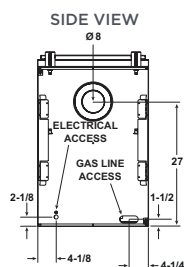

PIER SPECIFICATIONS

MODEL	FRONT WIDTH		BACK WIDTH		HEIGHT		DEPTH		GLASS SIZE	BTU/HOUR INPUT
	UNIT	FRAMING	UNIT	FRAMING	UNIT	FRAMING	UNIT	FRAMING		
PIER-36TR (IPI) PIER-36TRB (IPI)	40-1/2 [1029]	40 [1016]	40-1/2 [1029]	40 [1016]	38 [965]	38-1/8 [968]	24 [610]	23 [584]	32 X 21-1/2 [813 X 546]	26,000 - 37,000