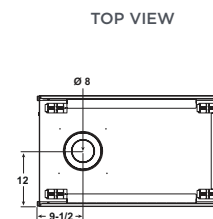

PIER SPECIFICATIONS

MODEL	FRONT WIDTH		BACK WIDTH		HEIGHT		DEPTH		GLASS SIZE	BTU/HOUR INPUT
	UNIT	FRAMING	UNIT	FRAMING	UNIT	FRAMING	UNIT	FRAMING		
PIER-36TR (IPI) PIER-36TRB (IPI)	40-1/2 [1029]	40 [1016]	40-1/2 [1029]	40 [1016]	38 [965]	38-1/8 [968]	24 [610]	23 [584]	32 X 21-1/2 [813 X 546]	26,000 - 37,000

METRO SEE-THROUGH SPECIFICATIONS

MODEL	FRONT WIDTH		BACK WIDTH		HEIGHT		DEPTH		GLASS SIZE	BTU/HOUR INPUT
	UNIT	FRAMING	UNIT	FRAMING	UNIT	FRAMING	UNIT	FRAMING		
METRO SEE-THROUGH (IPI)	37-5/8 [956]	38-1/8 [968]	37-5/8 [956]	38-1/8 [968]	41-1/4 [1048]	41-1/2 [1054]	16 [406]	15 [381]	31 X 21 [787 X 533]	16,000 - 22,000