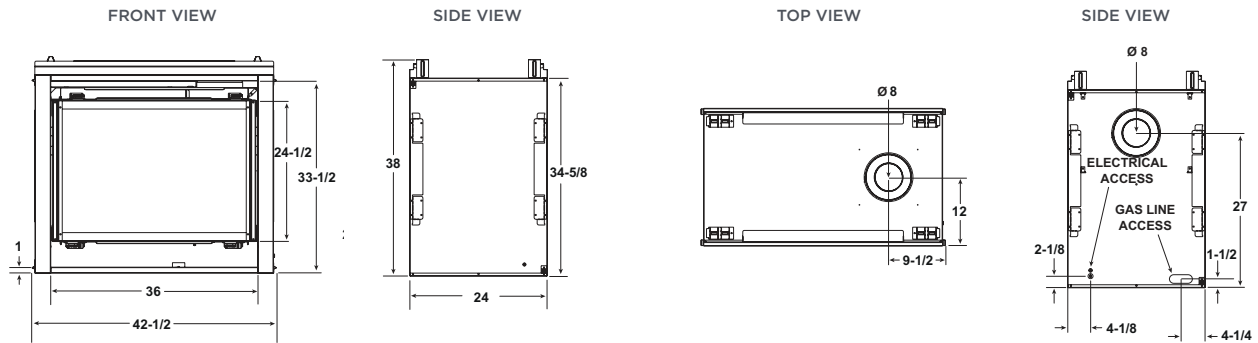

ST-36 SPECIFICATIONS

MODEL	FRONT WIDTH		BACK WIDTH		HEIGHT		DEPTH		GLASS SIZE	BTU/HOUR INPUT
	UNIT	FRAMING	UNIT	FRAMING	UNIT	FRAMING	UNIT	FRAMING		
ST-36TR (IPI) ST-36TRB (IPI)	42-1/2 [1080]	43 [1092]	42-1/2 [1080]	43 [1092]	38 [965]	38-1/8 [968]	24 [610]	23 [584]	32 X 21-1/2 [813 X 546]	26,000 - 37,000