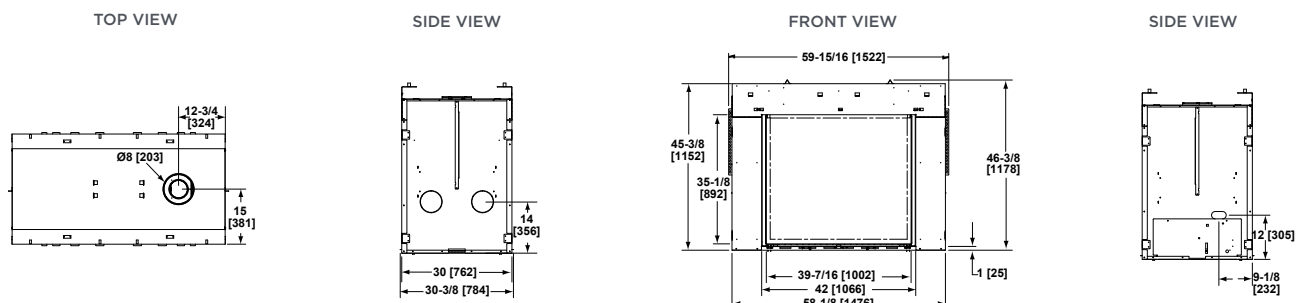

ESCAPE SEE-THROUGH SPECIFICATIONS

MODEL	FRONT WIDTH		BACK WIDTH		HEIGHT		DEPTH		GLASS SIZE	BTU/HOUR INPUT
	UNIT	FRAMING	UNIT	FRAMING	UNIT	FRAMING	UNIT	FRAMING		
ESCAPE SEE-THROUGH (IPI PLUS)	59-15/16 [1522]	60-1/4 [1530]	59-15/16 [1524]	60-1/4 [1530]	46-3/8 [1178]	46-1/2 [1181]	30 [762]	30 [762]	39-7/16 X 35-1/8 [1002 X 892]	43,500 - 57,500