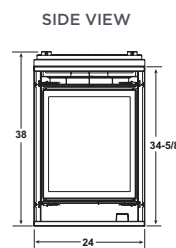

PIER SPECIFICATIONS

MODEL	FRONT WIDTH		BACK WIDTH		HEIGHT		DEPTH		GLASS SIZE	BTU/HOUR INPUT
	UNIT	FRAMING	UNIT	FRAMING	UNIT	FRAMING	UNIT	FRAMING		
PIER-36TR (IPI) PIER-36TRB (IPI)	40-1/2 [1029]	40 [1016]	40-1/2 [1029]	40 [1016]	38 [965]	38-1/8 [968]	24 [610]	23 [584]	32 X 21-1/2 [813 X 546]	26,000 - 37,000

METRO SEE-THROUGH SPECIFICATIONS

MODEL	FRONT WIDTH		BACK WIDTH		HEIGHT		DEPTH		GLASS SIZE	BTU/HOUR INPUT
	UNIT	FRAMING	UNIT	FRAMING	UNIT	FRAMING	UNIT	FRAMING		
METRO SEE-THROUGH (IPI)	37-5/8 [956]	38-1/8 [968]	37-5/8 [956]	38-1/8 [968]	41-1/4 [1048]	41-1/2 [1054]	16 [406]	15 [381]	31 X 21 [787 X 533]	16,000 - 22,000