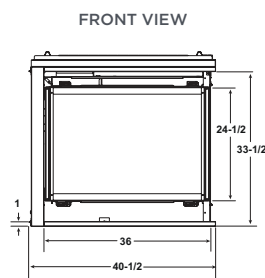

PIER SPECIFICATIONS

MODEL	FRONT WIDTH		BACK WIDTH		HEIGHT		DEPTH		GLASS SIZE	BTU/HOUR INPUT
	UNIT	FRAMING	UNIT	FRAMING	UNIT	FRAMING	UNIT	FRAMING		
PIER-36TR (IPI) PIER-36TRB (IPI)	40-1/2 [1029]	40 [1016]	40-1/2 [1029]	40 [1016]	38 [965]	38-1/8 [968]	24 [610]	23 [584]	32 X 21-1/2 [813 X 546]	26,000 - 37,000