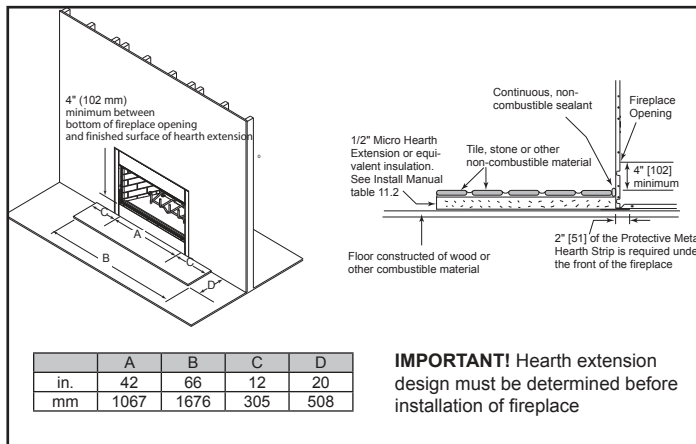

Please consult the manufacturer's installation manual for all details and requirements before making a final design layout decision.

Villawood 42

Outdoor Wood Fireplace

MODEL	FRONT WIDTH		BACK WIDTH		HEIGHT		DEPTH		VIEWING AREA
	Actual	Framing	Actual	Framing	Actual	Framing	Actual	Framing	
ODVILLA-42	47	48	29-3/4	48	39-1/2	39-3/4	21-3/8	21-1/2	42 x 20-7/8

Top View

Front View

Left View

Right View

APPLIANCE LOCATION

FRAMING DIMENSIONS

HEARTH EXTENSION

CLEARANCES TO COMBUSTIBLES