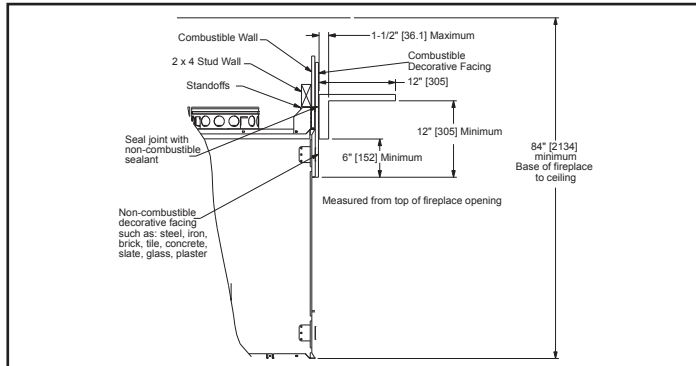

Please consult the manufacturer's installation manual for all details and requirements before making a final design layout decision.

Villawood 42

Outdoor Wood Fireplace

MODEL	FRONT WIDTH		BACK WIDTH		HEIGHT		DEPTH		VIEWING AREA
	Actual	Framing	Actual	Framing	Actual	Framing	Actual	Framing	
ODVILLA-42	47	48	29-3/4	48	39-1/2	39-3/4	21-3/8	21-1/2	42 x 20-7/8

Top View

Front View

Left View

Right View

APPLIANCE LOCATION

FRAMING DIMENSIONS

HEARTH EXTENSION

CLEARANCES TO COMBUSTIBLES

MANTEL PROJECTIONS

MANTEL LEG/WALL PROJECTIONS

PRODUCT LISTING CODES	
	UL127

Product information provided is not complete and is subject to change without notice. Product installation must adhere strictly to instructions accompanying product to avoid risk of fire and potential injury.