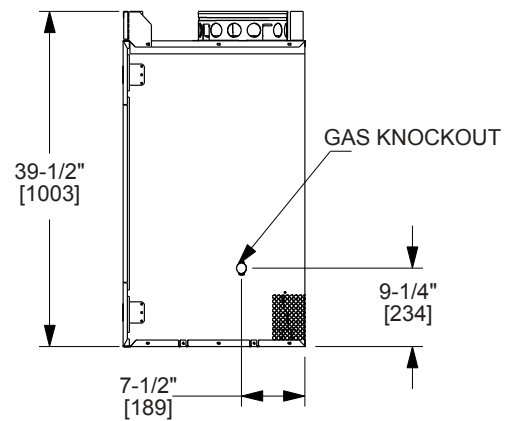

Please consult the manufacturer's installation manual for all details and requirements before making a final design layout decision.

Villawood 42

Outdoor Wood Fireplace

MODEL	FRONT WIDTH		BACK WIDTH		HEIGHT		DEPTH		VIEWING AREA
	Actual	Framing	Actual	Framing	Actual	Framing	Actual	Framing	
ODVILLA-42	47	48	29-3/4	48	39-1/2	39-3/4	21-3/8	21-1/2	42 x 20-7/8

Top View

Front View

Left View

Right View

APPLIANCE LOCATION

FRAMING DIMENSIONS

HEARTH EXTENSION

CLEARANCES TO COMBUSTIBLES