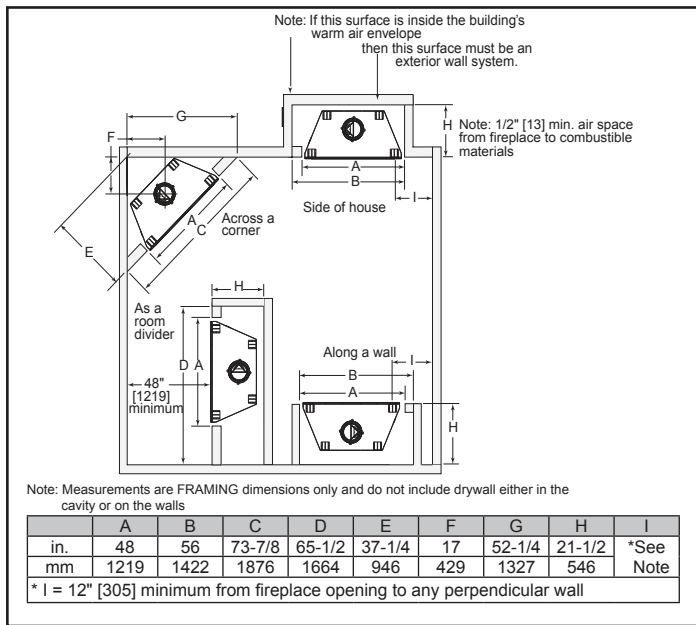

Please consult the manufacturer's installation manual for all details and requirements before making a final design layout decision.

Villawood 42

Outdoor Wood Fireplace

MODEL	FRONT WIDTH		BACK WIDTH		HEIGHT		DEPTH		VIEWING AREA
	Actual	Framing	Actual	Framing	Actual	Framing	Actual	Framing	
ODVILLA-42	47	48	29-3/4	48	39-1/2	39-3/4	21-3/8	21-1/2	42 x 20-7/8

Top View

Front View

Left View

Right View

APPLIANCE LOCATION

FRAMING DIMENSIONS

HEARTH EXTENSION

CLEARANCES TO COMBUSTIBLES