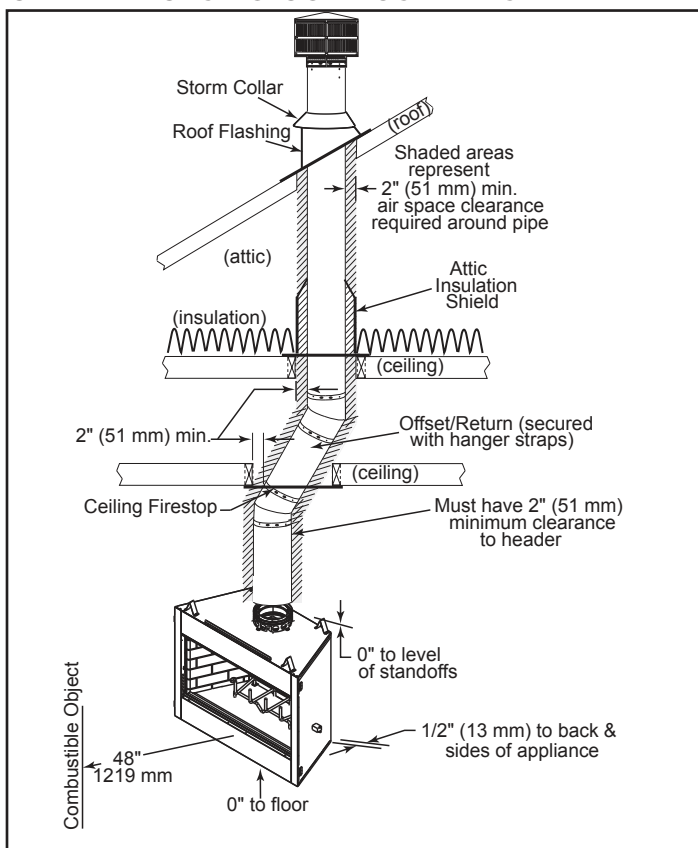

Please consult the manufacturer's installation manual for all details and requirements before making a final design layout decision.

Villawood 42

Outdoor Wood Fireplace

MODEL	FRONT WIDTH		BACK WIDTH		HEIGHT		DEPTH		VIEWING AREA
	Actual	Framing	Actual	Framing	Actual	Framing	Actual	Framing	
ODVILLA-42	47	48	29-3/4	48	39-1/2	39-3/4	21-3/8	21-1/2	42 x 20-7/8

Top View

Front View

Left View

Right View

APPLIANCE LOCATION

FRAMING DIMENSIONS

HEARTH EXTENSION

CLEARANCES TO COMBUSTIBLES

MANTEL PROJECTIONS

MANTEL LEG/WALL PROJECTIONS

PRODUCT LISTING CODES	
	UL127

Product information provided is not complete and is subject to change without notice. Product installation must adhere strictly to instructions accompanying product to avoid risk of fire and potential injury.