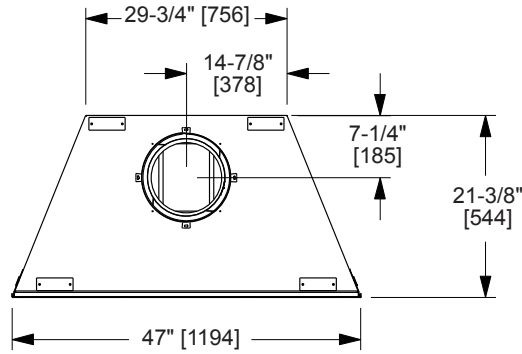

Please consult the manufacturer's installation manual for all details and requirements before making a final design layout decision.

Villawood 42

Outdoor Wood Fireplace

MODEL	FRONT WIDTH		BACK WIDTH		HEIGHT		DEPTH		VIEWING AREA
	Actual	Framing	Actual	Framing	Actual	Framing	Actual	Framing	
ODVILLA-42	47	48	29-3/4	48	39-1/2	39-3/4	21-3/8	21-1/2	42 x 20-7/8

Top View

Front View

Left View

Right View

APPLIANCE LOCATION

FRAMING DIMENSIONS

HEARTH EXTENSION

CLEARANCES TO COMBUSTIBLES