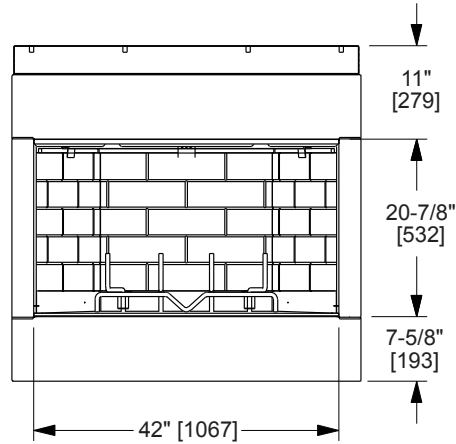

Please consult the manufacturer's installation manual for all details and requirements before making a final design layout decision.

Villawood 42

Outdoor Wood Fireplace

MODEL	FRONT WIDTH		BACK WIDTH		HEIGHT		DEPTH		VIEWING AREA
	Actual	Framing	Actual	Framing	Actual	Framing	Actual	Framing	
ODVILLA-42	47	48	29-3/4	48	39-1/2	39-3/4	21-3/8	21-1/2	42 x 20-7/8

Top View

Front View

Left View

Right View

APPLIANCE LOCATION

FRAMING DIMENSIONS

HEARTH EXTENSION

CLEARANCES TO COMBUSTIBLES