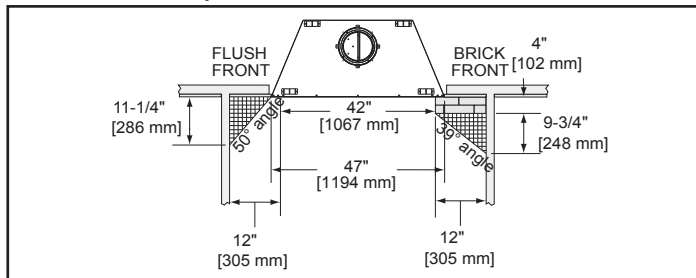

MANTEL LEG/WALL PROJECTIONS

PRODUCT LISTING CODES	
	UL127

Product information provided is not complete and is subject to change without notice. Product installation must adhere strictly to instructions accompanying product to avoid risk of fire and potential injury.

Additional information can be found online at www.fireplaces.com