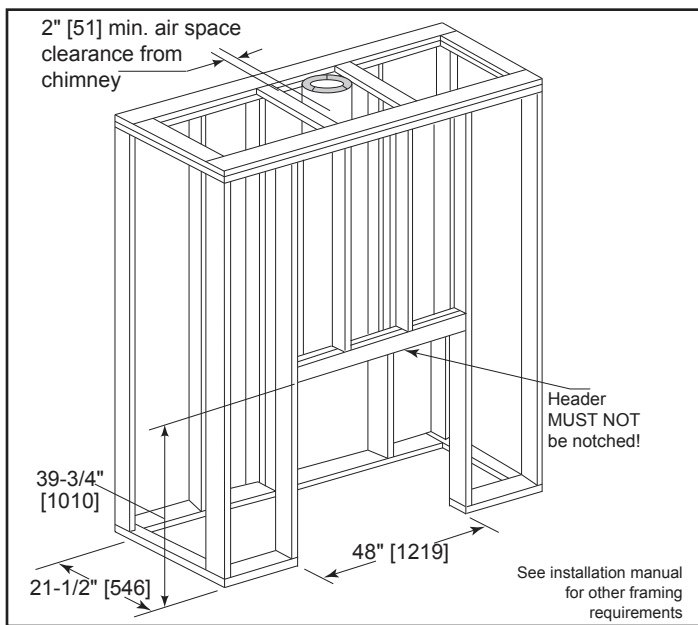

Please consult the manufacturer's installation manual for all details and requirements before making a final design layout decision.

Villawood 42

Outdoor Wood Fireplace

MODEL	FRONT WIDTH		BACK WIDTH		HEIGHT		DEPTH		VIEWING AREA
	Actual	Framing	Actual	Framing	Actual	Framing	Actual	Framing	
ODVILLA-42	47	48	29-3/4	48	39-1/2	39-3/4	21-3/8	21-1/2	42 x 20-7/8

Top View

Front View

Left View

Right View

APPLIANCE LOCATION

FRAMING DIMENSIONS

HEARTH EXTENSION

CLEARANCES TO COMBUSTIBLES

MANTEL PROJECTIONS

MANTEL LEG/WALL PROJECTIONS

PRODUCT LISTING CODES	
	UL127

Product information provided is not complete and is subject to change without notice. Product installation must adhere strictly to instructions accompanying product to avoid risk of fire and potential injury.