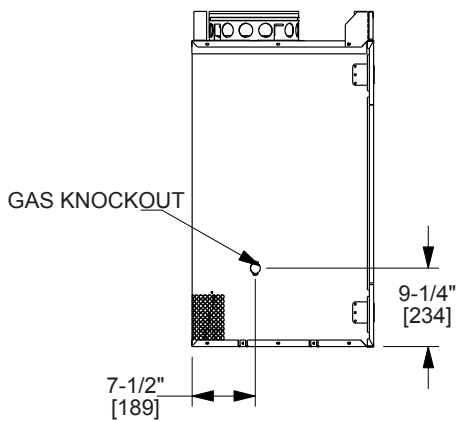

Please consult the manufacturer's installation manual for all details and requirements before making a final design layout decision.

Villawood 42

Outdoor Wood Fireplace

MODEL	FRONT WIDTH		BACK WIDTH		HEIGHT		DEPTH		VIEWING AREA
	Actual	Framing	Actual	Framing	Actual	Framing	Actual	Framing	
ODVILLA-42	47	48	29-3/4	48	39-1/2	39-3/4	21-3/8	21-1/2	42 x 20-7/8

Top View

Front View

Left View

Right View

APPLIANCE LOCATION

FRAMING DIMENSIONS

HEARTH EXTENSION

CLEARANCES TO COMBUSTIBLES