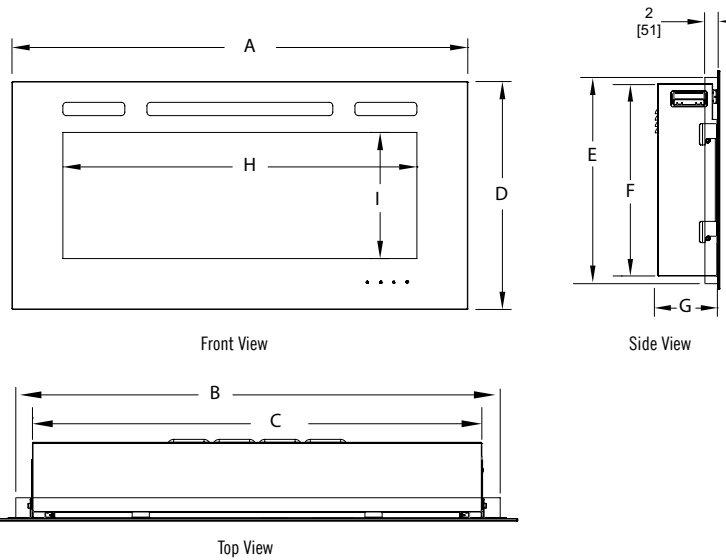

Specifications & Dimensions

Model	BTU Output	Width				Height				Depth		Viewing Area (H x I)
		Glass (A)	Unit (B)	Back (C)	Framing	Glass (D)	Unit (E)	Back (F)	Framing	Unit (G)	Framing*	
48" Recessed Linear SF-ALL48-BK	5,000	48-7/16"	47-1/2"	42-13/16"	44-5/16"	20-1/4"	19-3/8"	17-13/16"	18-1/8"	5-15/16"	6"	39-3/8" x 11-1/4"
60" Recessed Linear SF-ALL60-BK	5,000	60-1/4"	59-3/8"	54-5/8"	56-1/8"	20-1/4"	19-3/8"	17-13/16"	18-1/8"	5-15/16"	6"	51-3/8" x 11-1/4"

*Reflects installation into a 6" interior wall. Framing may need to be adjusted when installing in an exterior wall requiring insulation. Refer to installation manual for details.