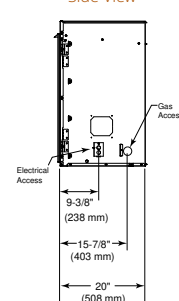

SPECIFICATIONS

LANAI

Model	Front Width A		Height B		Depth C		Viewing Area D x E	BTU/hr Input
	Unit	Framing	Unit	Framing	Unit	Framing		
Lanai 48"	52-1/8" [1324]	52-3/4" [1340]	39-1/2" [1003]	39-3/4" [1009]	13-3/8" [340]	13-3/8" [340]	47-7/8" x 17" [1216 x 432]	55,000
Lanai 60"	64-1/8" [1629]	64-3/4" [1645]	39-1/2" [1003]	39-3/4" [1009]	13-3/8" [340]	13-3/8" [340]	60" x 17" [1524 x 432]	65,000

LANAI DOUBLE-SIDED

Model	Width		Height		Depth		Viewing Area	BTU/hr Input
	Unit	Framing	Unit	Framing	Unit	Framing		
Lanai See-Through 48"	52-1/8" [1324]	52-3/4" [1340]	39-1/2" [1003]	39-3/4" [1009]	13" [330]	11-5/8" [295]	47-7/8" x 17" [1216 x 432]	55,000

COURTYARD

Model	Front Width A		Back Width B		Height		Depth		Viewing Area	BTU/hr Input
	Unit	Framing	Unit	Framing	Unit	Framing	Unit	Framing		
Courtyard 36"	36" [914]	42-1/2" [1080]	31-1/4" [794]	42-1/2" [1080]	34" [864]	34-1/4" [870]	20" [508]	20-1/4" [514]	36" x 30" [914 x 762]	55,000
Courtyard 42"	42" [1067]	48-1/2" [1232]	37-1/4" [946]	48-1/2" [1232]	34" [864]	34-1/4" [870]	20" [508]	20-1/4" [514]	42" x 30" [1067 x 762]	55,000

Side View