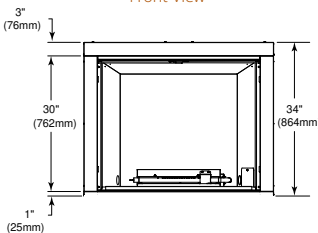

Front View

Side View

LANAI DOUBLE-SIDED

Model	Width		Height		Depth		Viewing Area	BTU/hr Input
	Unit	Framing	Unit	Framing	Unit	Framing		
Lanai See-Through 48"	52-1/8" [1324]	52-3/4" [1340]	39-1/2" [1003]	39-3/4" [1009]	13" [330]	11-5/8" [295]	47-7/8" x 17" [1216 x 432]	55,000

Front View

Side View

COURTYARD

Model	Front Width A		Back Width B		Height		Depth		Viewing Area	BTU/hr Input
	Unit	Framing	Unit	Framing	Unit	Framing	Unit	Framing		
Courtyard 36"	36" [914]	42-1/2" [1080]	31-1/4" [794]	42-1/2" [1080]	34" [864]	34-1/4" [870]	20" [508]	20-1/4" [514]	36" x 30" [914 x 762]	55,000
Courtyard 42"	42" [1067]	48-1/2" [1232]	37-1/4" [946]	48-1/2" [1232]	34" [864]	34-1/4" [870]	20" [508]	20-1/4" [514]	42" x 30" [1067 x 762]	55,000

Top View

Front View

Side View

VESPER

Model	Front Width A		Back Width B		Height		Depth		Viewing Area C	BTU/hr Input
	Unit	Framing	Unit	Framing	Unit	Framing	Unit	Framing		
Vesper 36"	42" [1067]	42-1/2" [1080]	31-1/4" [794]	42-1/2" [1080]	34" [864]	34-1/4" [870]	20" [508]	19-3/4" [502]	36" x 27" [914 x 686]	38,000
Vesper 42"	48" [1219]	48-1/2" [1232]	37-1/4" [946]	48-1/2" [1232]	34" [864]	34-1/4" [870]	20" [508]	19-3/4" [502]	42" x 27" [1067 x 686]	38,000