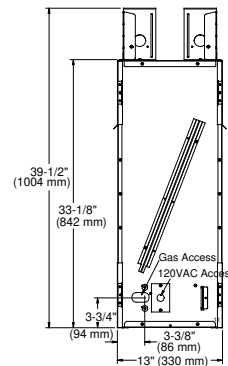

LANAI

Model	Front Width A		Height B		Depth C		Viewing Area D x E	BTU/hr Input
	Unit	Framing	Unit	Framing	Unit	Framing		
Lanai 48"	52-1/8" [1324]	52-3/4" [1340]	39-1/2" [1003]	39-3/4" [1009]	13-3/8" [340]	13-3/8" [340]	47-7/8" x 17" [1216 x 432]	55,000
Lanai 60"	64-1/8" [1629]	64-3/4" [1645]	39-1/2" [1003]	39-3/4" [1009]	13-3/8" [340]	13-3/8" [340]	60" x 17" [1524 x 432]	65,000

Front View

Side View

LANAI DOUBLE-SIDED

Model	Width		Height		Depth		Viewing Area	BTU/hr Input
	Unit	Framing	Unit	Framing	Unit	Framing		
Lanai See-Through 48"	52-1/8" [1324]	52-3/4" [1340]	39-1/2" [1003]	39-3/4" [1009]	13" [330]	11-5/8" [295]	47-7/8" x 17" [1216 x 432]	55,000

Front View

Side View

COURTYARD

Model	Front Width A		Back Width B		Height		Depth		Viewing Area	BTU/hr Input
	Unit	Framing	Unit	Framing	Unit	Framing	Unit	Framing		
Courtyard 36"	36" [914]	42-1/2" [1080]	31-1/4" [794]	42-1/2" [1080]	34" [864]	34-1/4" [870]	20" [508]	20-1/4" [514]	36" x 30" [914 x 762]	55,000
Courtyard 42"	42" [1067]	48-1/2" [1232]	37-1/4" [946]	48-1/2" [1232]	34" [864]	34-1/4" [870]	20" [508]	20-1/4" [514]	42" x 30" [1067 x 762]	55,000

Top View

Front View

Side View

VESPER

Model	Front Width A		Back Width B		Height		Depth		Viewing Area C	BTU/hr Input
	Unit	Framing	Unit	Framing	Unit	Framing	Unit	Framing		
Vesper 36"	42" [1067]	42-1/2" [1080]	31-1/4" [794]	42-1/2" [1080]	34" [864]	34-1/4" [870]	20" [508]	19-3/4" [502]	36" x 27" [914 x 686]	38,000
Vesper 42"	48" [1219]	48-1/2" [1232]	37-1/4" [946]	48-1/2" [1232]	34" [864]	34-1/4" [870]	20" [508]	19-3/4" [502]	42" x 27" [1067 x 686]	38,000