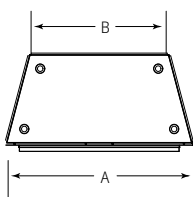

SPECIFICATIONS

LANAI

Model	Front Width A		Height B		Depth C		Viewing Area D x E	BTU/hr Input
	Unit	Framing	Unit	Framing	Unit	Framing		
Lanai 48"	52-1/8" [1324]	52-3/4" [1340]	39-1/2" [1003]	39-3/4" [1009]	13-3/8" [340]	13-3/8" [340]	47-7/8" x 17" [1216 x 432]	55,000
Lanai 60"	64-1/8" [1629]	64-3/4" [1645]	39-1/2" [1003]	39-3/4" [1009]	13-3/8" [340]	13-3/8" [340]	60" x 17" [1524 x 432]	65,000

LANAI DOUBLE-SIDED

Model	Width		Height		Depth		Viewing Area	BTU/hr Input
	Unit	Framing	Unit	Framing	Unit	Framing		
Lanai See-Through 48"	52-1/8" [1324]	52-3/4" [1340]	39-1/2" [1003]	39-3/4" [1009]	13" [330]	11-5/8" [295]	47-7/8" x 17" [1216 x 432]	55,000

COURTYARD

Model	Front Width A		Back Width B		Height		Depth		Viewing Area	BTU/hr Input
	Unit	Framing	Unit	Framing	Unit	Framing	Unit	Framing		
Courtyard 36"	36" [914]	42-1/2" [1080]	31-1/4" [794]	42-1/2" [1080]	34" [864]	34-1/4" [870]	20" [508]	20-1/4" [514]	36" x 30" [914 x 762]	55,000
Courtyard 42"	42" [1067]	48-1/2" [1232]	37-1/4" [946]	48-1/2" [1232]	34" [864]	34-1/4" [870]	20" [508]	20-1/4" [514]	42" x 30" [1067 x 762]	55,000

Top View