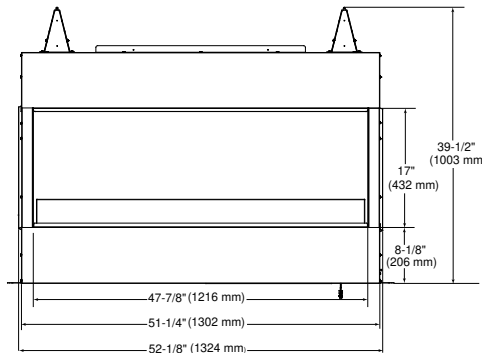

LANAI

Model	Front Width A		Height B		Depth C		Viewing Area D x E	BTU/hr Input
	Unit	Framing	Unit	Framing	Unit	Framing		
Lanai 48"	52-1/8" [1324]	52-3/4" [1340]	39-1/2" [1003]	39-3/4" [1009]	13-3/8" [340]	13-3/8" [340]	47-7/8" x 17" [1216 x 432]	55,000
Lanai 60"	64-1/8" [1629]	64-3/4" [1645]	39-1/2" [1003]	39-3/4" [1009]	13-3/8" [340]	13-3/8" [340]	60" x 17" [1524 x 432]	65,000

Front View

Side View

LANAI DOUBLE-SIDED

Model	Width		Height		Depth		Viewing Area	BTU/hr Input
	Unit	Framing	Unit	Framing	Unit	Framing		
Lanai See-Through 48"	52-1/8" [1324]	52-3/4" [1340]	39-1/2" [1003]	39-3/4" [1009]	13" [330]	11-5/8" [295]	47-7/8" x 17" [1216 x 432]	55,000

Front View

Side View

COURTYARD

Model	Front Width A		Back Width B		Height		Depth		Viewing Area	BTU/hr Input
	Unit	Framing	Unit	Framing	Unit	Framing	Unit	Framing		
Courtyard 36"	36" [914]	42-1/2" [1080]	31-1/4" [794]	42-1/2" [1080]	34" [864]	34-1/4" [870]	20" [508]	20-1/4" [514]	36" x 30" [914 x 762]	55,000
Courtyard 42"	42" [1067]	48-1/2" [1232]	37-1/4" [946]	48-1/2" [1232]	34" [864]	34-1/4" [870]	20" [508]	20-1/4" [514]	42" x 30" [1067 x 762]	55,000

Top View

Front View

Side View

VESPER

Model	Front Width A		Back Width B		Height		Depth		Viewing Area C	BTU/hr Input
	Unit	Framing	Unit	Framing	Unit	Framing	Unit	Framing		
Vesper 36"	42" [1067]	42-1/2" [1080]	31-1/4" [794]	42-1/2" [1080]	34" [864]	34-1/4" [870]	20" [508]	19-3/4" [502]	36" x 27" [914 x 686]	38,000
Vesper 42"	48" [1219]	48-1/2" [1232]	37-1/4" [946]	48-1/2" [1232]	34" [864]	34-1/4" [870]	20" [508]	19-3/4" [502]	42" x 27" [1067 x 686]	38,000