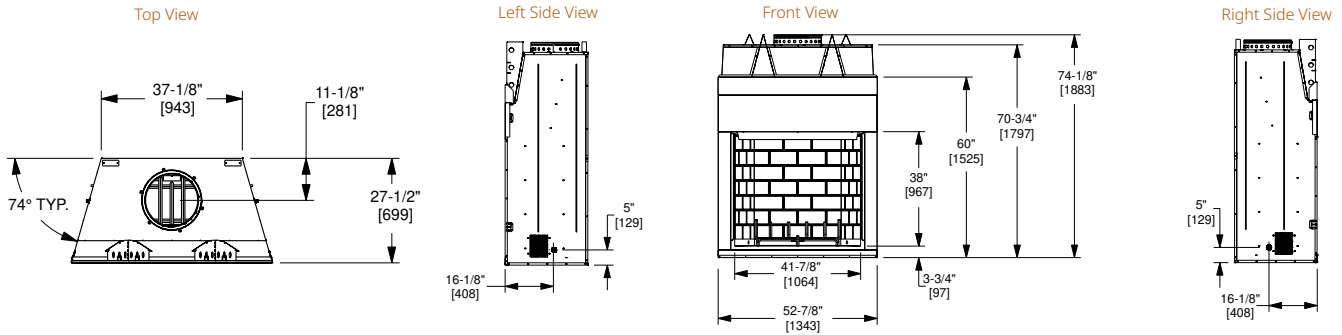

Drawings to the right represent the 36" and 42" combined.

MODEL	Cottagewood 36"	Cottagewood 42"
A	44-1/2" [1130]	50-1/2" [1283]
B	28-5/8" [727]	34-1/2" [876]
C	36" [914]	42" [1067]

Top View

Front View

Right Side View

CASTLEWOOD

Model	Front Width		Back Width		Height		Depth		Viewing Area
	Unit	Framing	Unit	Framing	Unit	Framing	Unit	Framing	
Castlewood-42"	52-7/8" [1343]	53-7/8" [1368]	37-1/8" [943]	40-1/8" [1019]	74-1/8" [1883]	74-1/2" [1892]	27-1/2" [699]	28-1/2" [724]	41-7/8" x 38" [1063 x 965]