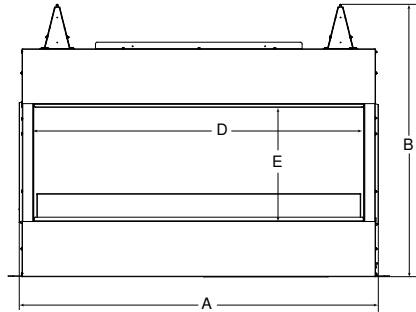

Front View

Side View

LANAI DOUBLE-SIDED

Model	Width		Height		Depth		Viewing Area	BTU/hr Input
	Unit	Framing	Unit	Framing	Unit	Framing		
Lanai See-Through 48"	52-1/8" [1324]	52-3/4" [1340]	39-1/2" [1003]	39-3/4" [1009]	13" [330]	11-5/8" [295]	47-7/8" x 17" [1216 x 432]	55,000