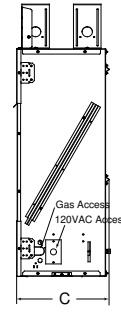

Front View

Side View

LANAI DOUBLE-SIDED

Model	Width		Height		Depth		Viewing Area	BTU/hr Input
	Unit	Framing	Unit	Framing	Unit	Framing		
Lanai See-Through 48"	52-1/8" [1324]	52-3/4" [1340]	39-1/2" [1003]	39-3/4" [1009]	13" [330]	11-5/8" [295]	47-7/8" x 17" [1216 x 432]	55,000