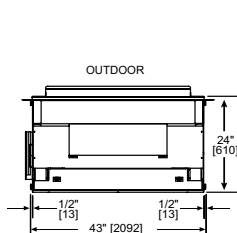

INDOOR/OUTDOOR GAS FIREPLACES

TWILIGHT MODERN INDOOR/OUTDOOR GAS FIREPLACE

Bring inside and outside living together with one see-through, indoor/outdoor fireplace. The Twilight Modern creates an inviting atmosphere with artistic flames through crushed glass. Turn on the fire by touchscreen remote, wireless wall switch or optional smart app with Wi-Fi and voice control as you upgrade two spaces at once with modern style.

- Unique indoor/outdoor viewing for increased fireside views
- Artistic flames rise through a crushed glass firebed for eye-catching details
- No chimney or venting required, blending your fireplace effortlessly into your outdoor space
- Enhanced safety with the IntelliFire Touch® ignition system
- Select from the IntelliFire® app, touchscreen remote control or wireless wall switch for a solution that fits your life
- 36" viewing area

Optional features

- Multiple combinations of interior fronts and finishes complement your décor

Interior Front Options

Exterior Front Option

Front Finishes

Glass Media Options

Model	Front Width		Back Width		Height		Depth		Glass Size	BTU/hr Input
	Unit	Framing	Unit	Framing	Unit	Framing	Unit	Framing		
Twilight-II / Twilight-Mod	43" [1091]	44" [1118]	43" [1091]	44" [1118]	46-7/8" [1191]	47-5/8" [1210]	24" [609]	23" [584]	35-5/8" x 21-1/2" [905 x 546]	38,000 (NG), 36,000 (LP)

Top View

Shown on cover: Fortress (outdoor side) shown with Herringbone brick refractory