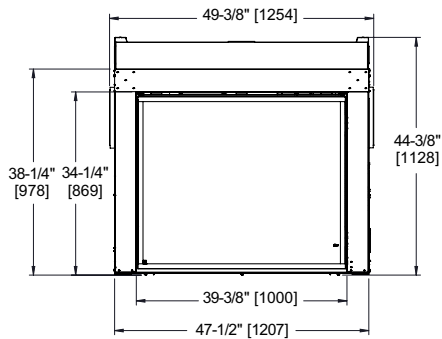

Interior Options

Traditional Brick

Herringbone Brick

Fortress (indoor side) shown with Herringbone brick refractory

Fortress (outdoor side) shown with Herringbone brick refractory

Model	Front Width		Back Width		Height		Depth		Viewing Area	BTU/Hour Input
	Unit	Framing	Unit	Framing	Unit	Framing	Unit	Framing		
Fortress	49-3/8" [1254]	49-1/2" [1257]	49-3/8" [1254]	49-1/2" [1257]	44-3/8" [1154]	44-7/8" [1140]	25-5/8" [650]	23" [584]	36" x 30" [915 x 762]	56,000 (NG/LP)

Front View

Top View

Left Side View

Right Side View

Dimensions for all products are in inches and millimeters. Product information is not complete and is subject to change without notice. Product installation must adhere strictly to instructions shipped with product. We recommend measuring individual units at installation. NOTE: Combustible material should not cover the face. Refer to installation manual for detailed specifications on installing this product. Hearth & Home Technologies® reserves the right to update units periodically. The flame and glass media appearance may vary based on the type of fuel burned. Actual product appearance, including flame, may differ from product images.