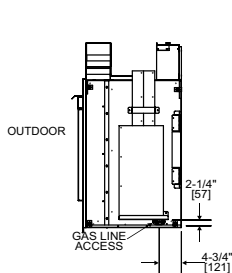

INDOOR/OUTDOOR GAS FIREPLACES

TWILIGHT MODERN INDOOR/OUTDOOR GAS FIREPLACE

Bring inside and outside living together with one see-through, indoor/outdoor fireplace. The Twilight Modern creates an inviting atmosphere with artistic flames through crushed glass. Turn on the fire by touchscreen remote, wireless wall switch or optional smart app with Wi-Fi and voice control as you upgrade two spaces at once with modern style.

- Unique indoor/outdoor viewing for increased fireside views
- Artistic flames rise through a crushed glass firebed for eye-catching details
- No chimney or venting required, blending your fireplace effortlessly into your outdoor space
- Enhanced safety with the IntelliFire Touch® ignition system
- Select from the IntelliFire® app, touchscreen remote control or wireless wall switch for a solution that fits your life
- 36" viewing area

Optional features

- Multiple combinations of interior fronts and finishes complement your décor

Interior Front Options

Exterior Front Option

Front Finishes

Glass Media Options

Model	Front Width		Back Width		Height		Depth		Glass Size	BTU/hr Input
	Unit	Framing	Unit	Framing	Unit	Framing	Unit	Framing		
Twilight-II / Twilight-Mod	43" [1091]	44" [1118]	43" [1091]	44" [1118]	46-7/8" [1191]	47-5/8" [1210]	24" [609]	23" [584]	35-5/8" x 21-1/2" [905 x 546]	38,000 (NG), 36,000 (LP)

Side View

Shown on cover: Fortress (outdoor side) shown with Herringbone brick refractory