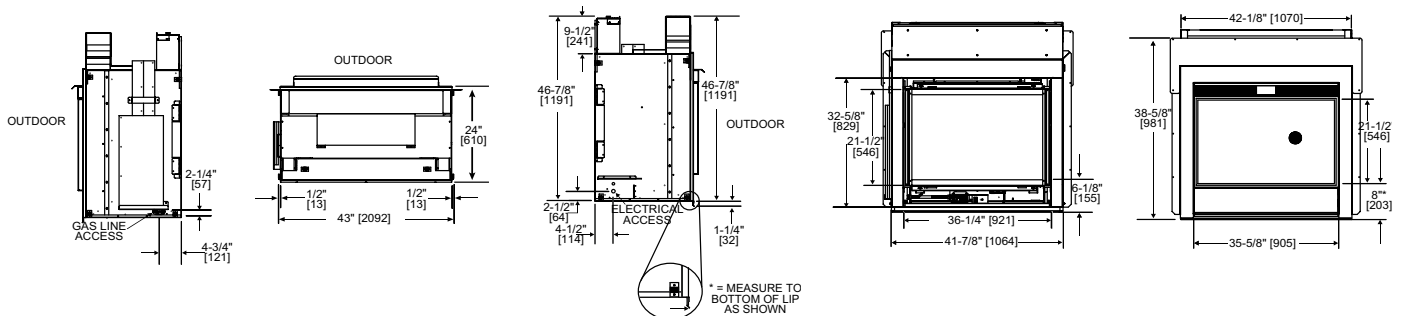

Side View

Top View

Side View

Indoor Front View

Outdoor Front View