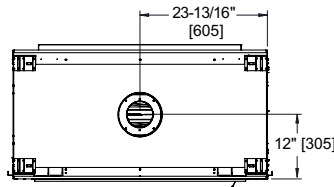

Interior Options

Traditional Brick

Herringbone Brick

Fortress (indoor side) shown with Herringbone brick refractory

Fortress (outdoor side) shown with Herringbone brick refractory

Model	Front Width		Back Width		Height		Depth		Viewing Area	BTU/Hour Input
	Unit	Framing	Unit	Framing	Unit	Framing	Unit	Framing		
Fortress	49-3/8" [1254]	49-1/2" [1257]	49-3/8" [1254]	49-1/2" [1257]	44-3/8" [1154]	44-7/8" [1140]	25-5/8" [650]	23" [584]	36" x 30" [915 x 762]	56,000 (NG/LP)

Front View

Top View

Left Side View

Right Side View

Dimensions for all products are in inches and millimeters. Product information is not complete and is subject to change without notice. Product installation must adhere strictly to instructions shipped with product. We recommend measuring individual units at installation. NOTE: Combustible material should not cover the face. Refer to installation manual for detailed specifications on installing this product. Hearth & Home Technologies® reserves the right to update units periodically. The flame and glass media appearance may vary based on the type of fuel burned. Actual product appearance, including flame, may differ from product images.