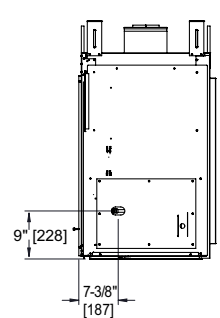

Interior Options

Traditional Brick

Herringbone Brick

Fortress (indoor side) shown with Herringbone brick refractory

Fortress (outdoor side) shown with Herringbone brick refractory

Model	Front Width		Back Width		Height		Depth		Viewing Area	BTU/Hour Input
	Unit	Framing	Unit	Framing	Unit	Framing	Unit	Framing		
Fortress	49-3/8" [1254]	49-1/2" [1257]	49-3/8" [1254]	49-1/2" [1257]	44-3/8" [1154]	44-7/8" [1140]	25-5/8" [650]	23" [584]	36" x 30" [915 x 762]	56,000 (NG/LP)

Front View

Top View

Left Side View

Right Side View

Dimensions for all products are in inches and millimeters. Product information is not complete and is subject to change without notice. Product installation must adhere strictly to instructions shipped with product. We recommend measuring individual units at installation. NOTE: Combustible material should not cover the face. Refer to installation manual for detailed specifications on installing this product. Hearth & Home Technologies® reserves the right to update units periodically. The flame and glass media appearance may vary based on the type of fuel burned. Actual product appearance, including flame, may differ from product images.