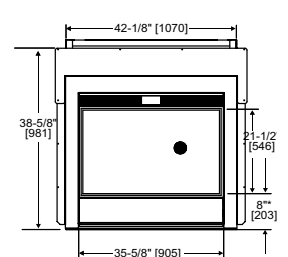

Outdoor Front View