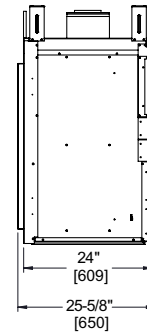

Twilight Modern (Outdoor Side) shown with black glass media and standard exterior front

Model	Front Width		Back Width		Height		Depth		Glass Size	BTU/hr Input
	Unit	Framing	Unit	Framing	Unit	Framing	Unit	Framing		
Twilight-II / Twilight-Mod	43" [1091]	44" [1118]	43" [1091]	44" [1118]	46-7/8" [1191]	47-5/8" [1210]	24" [609]	23" [584]	35-5/8" x 21-1/2" [905 x 546]	38,000 (NG), 36,000 (LP)

Interior Options

Traditional Brick

Herringbone Brick

Fortress (indoor side) shown with Herringbone brick refractory

Fortress (outdoor side) shown with Herringbone brick refractory

Model	Front Width		Back Width		Height		Depth		Viewing Area	BTU/Hour Input
	Unit	Framing	Unit	Framing	Unit	Framing	Unit	Framing		
Fortress	49-3/8" [1254]	49-1/2" [1257]	49-3/8" [1254]	49-1/2" [1257]	44-3/8" [1154]	44-7/8" [1140]	25-5/8" [650]	23" [584]	36" x 30" [915 x 762]	56,000 (NG/LP)

Front View

Top View

Left Side View

Right Side View

Dimensions for all products are in inches and millimeters. Product information is not complete and is subject to change without notice. Product installation must adhere strictly to instructions shipped with product. We recommend measuring individual units at installation. NOTE: Combustible material should not cover the face. Refer to installation manual for detailed specifications on installing this product. Hearth & Home Technologies® reserves the right to update units periodically. The flame and glass media appearance may vary based on the type of fuel burned. Actual product appearance, including flame, may differ from product images.