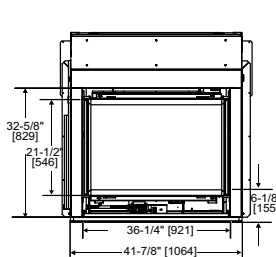

Indoor Front View