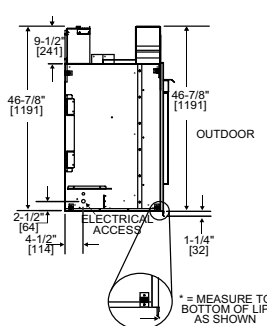

INDOOR/OUTDOOR GAS FIREPLACES

TWILIGHT MODERN INDOOR/OUTDOOR GAS FIREPLACE

Bring inside and outside living together with one see-through, indoor/outdoor fireplace. The Twilight Modern creates an inviting atmosphere with artistic flames through crushed glass. Turn on the fire by touchscreen remote, wireless wall switch or optional smart app with Wi-Fi and voice control as you upgrade two spaces at once with modern style.

- Unique indoor/outdoor viewing for increased fireside views
- Artistic flames rise through a crushed glass firebed for eye-catching details
- No chimney or venting required, blending your fireplace effortlessly into your outdoor space
- Enhanced safety with the IntelliFire Touch® ignition system
- Select from the IntelliFire® app, touchscreen remote control or wireless wall switch for a solution that fits your life
- 36" viewing area

Optional features

- Multiple combinations of interior fronts and finishes complement your décor

Interior Front Options

Exterior Front Option

Front Finishes

Glass Media Options

Model	Front Width		Back Width		Height		Depth		Glass Size	BTU/hr Input
	Unit	Framing	Unit	Framing	Unit	Framing	Unit	Framing		
Twilight-II / Twilight-Mod	43" [1091]	44" [1118]	43" [1091]	44" [1118]	46-7/8" [1191]	47-5/8" [1210]	24" [609]	23" [584]	35-5/8" x 21-1/2" [905 x 546]	38,000 (NG), 36,000 (LP)

Side View

Shown on cover: Fortress (outdoor side) shown with Herringbone brick refractory