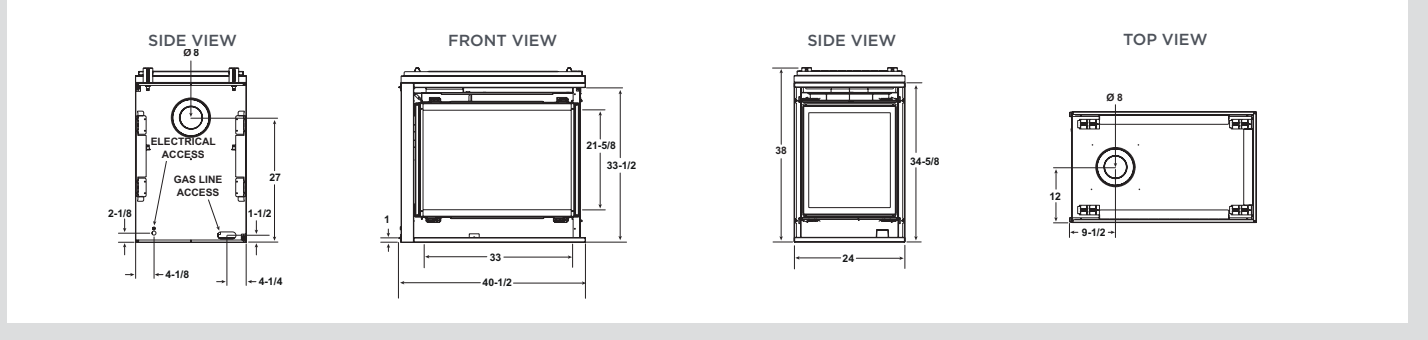

PIER

MODEL	FRONT WIDTH		BACK WIDTH		HEIGHT		DEPTH		GLASS SIZE	BTU/HOUR INPUT
	UNIT	FRAMING	UNIT	FRAMING	UNIT	FRAMING	UNIT	FRAMING		
PIER-DV36IN	40-1/2 [1029]	40 [1016]	40-1/2 [1029]	40 [1016]	38 [965]	38-1/8 [968]	24 [610]	23 [584]	33 X 21-5/8 [838 X 549]	21,000 - 38,000