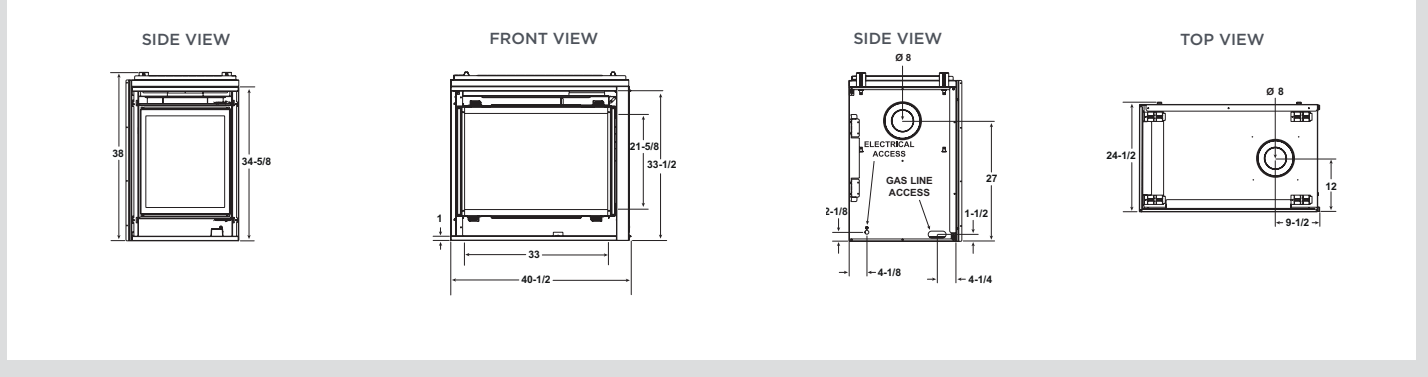

CORNER

MODEL	FRONT WIDTH		BACK WIDTH		HEIGHT		DEPTH		GLASS SIZE	BTU/HOUR INPUT
	UNIT	FRAMING	UNIT	FRAMING	UNIT	FRAMING	UNIT	FRAMING		
LCOR/RCOR-DV36IN	40-1/2 [1029]	40 [1016]	40 -1/2 [1029]	40 [1016]	38 [965]	38-1/8 [968]	24-1/2 [622]	24 [610]	33 X 21-5/8 [838 X 549]	21,000 - 38,000