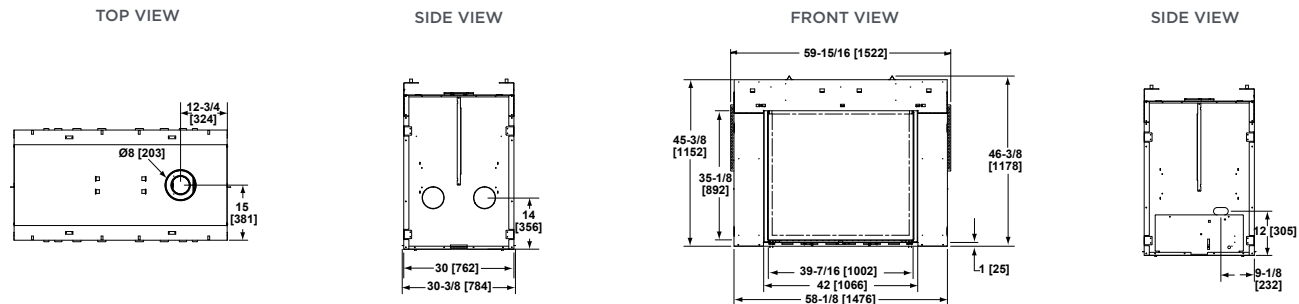

MODEL	FRONT WIDTH		BACK WIDTH		HEIGHT		DEPTH		GLASS SIZE	BTU/HOUR INPUT
	UNIT	FRAMING	UNIT	FRAMING	UNIT	FRAMING	UNIT	FRAMING		
ESCAPE SEE-THROUGH (IFT)	59-15/16 [1522]	60-1/4 [1530]	59-15/16 [1524]	60-1/4 [1530]	46-3/8 [1178]	46-1/2 [1181]	30 [762]	30 [762]	39-7/16 x 35-1/8 [1002 X 892]	43,500 - 57,500