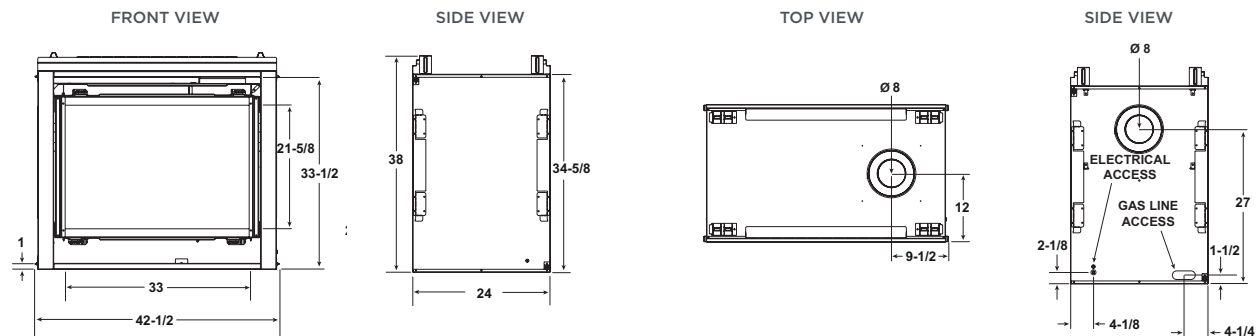

SEE-THROUGH

MODEL	FRONT WIDTH		BACK WIDTH		HEIGHT		DEPTH		GLASS SIZE	BTU/HOUR INPUT
	UNIT	FRAMING	UNIT	FRAMING	UNIT	FRAMING	UNIT	FRAMING		
ST-DV36IN	42-1/2 [1080]	43 [1092]	42-1/2 [1080]	43 [1092]	38 [965]	38-1/8 [968]	24 [610]	23 [584]	33 X 21-5/8 [838 X 549]	21,000 - 38,000