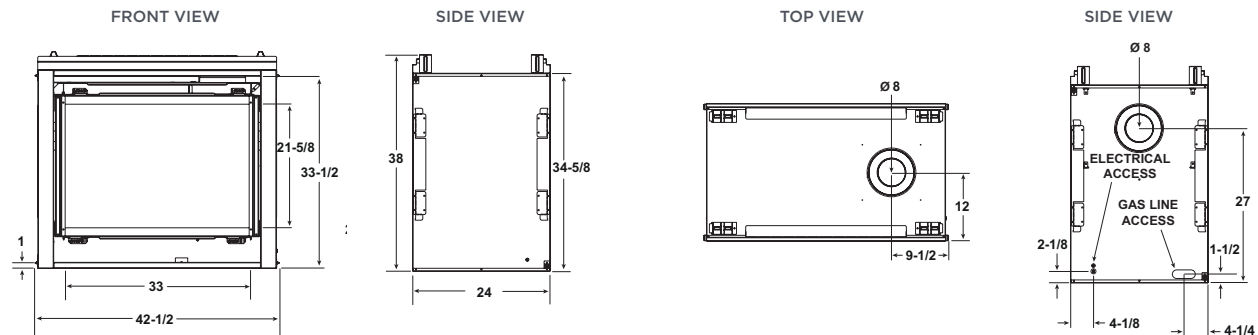

SEE-THROUGH

MODEL	FRONT WIDTH		BACK WIDTH		HEIGHT		DEPTH		GLASS SIZE	BTU/HOUR INPUT
	UNIT	FRAMING	UNIT	FRAMING	UNIT	FRAMING	UNIT	FRAMING		
ST-DV36IN	42-1/2 [1080]	43 [1092]	42-1/2 [1080]	43 [1092]	38 [965]	38-1/8 [968]	24 [610]	23 [584]	33 X 21-5/8 [838 X 549]	21,000 - 38,000