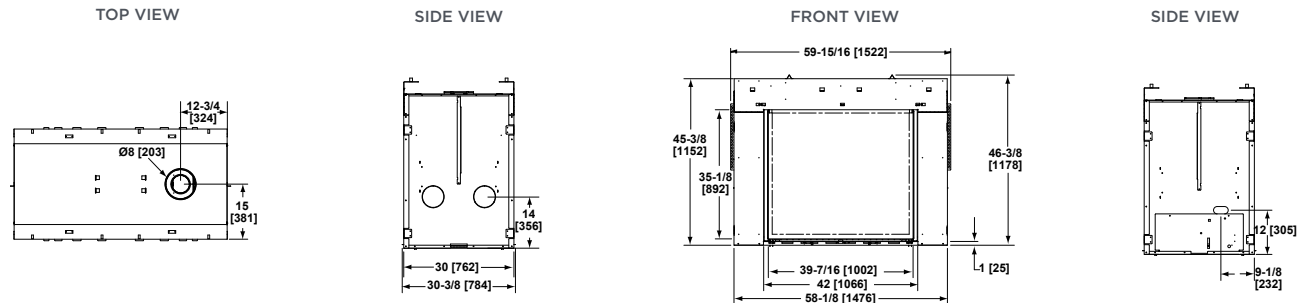

MODEL	FRONT WIDTH		BACK WIDTH		HEIGHT		DEPTH		GLASS SIZE	BTU/HOUR INPUT
	UNIT	FRAMING	UNIT	FRAMING	UNIT	FRAMING	UNIT	FRAMING		
ESCAPE SEE-THROUGH (IFT)	59-15/16 [1522]	60-1/4 [1530]	59-15/16 [1524]	60-1/4 [1530]	46-3/8 [1178]	46-1/2 [1181]	30 [762]	30 [762]	39-7/16 x 35-1/8 [1002 X 892]	43,500 - 57,500