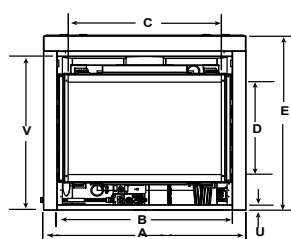

### SLIMLINE FUSION SPECIFICATIONS

MODEL	FRONT WIDTH		BACK WIDTH		HEIGHT		DEPTH		GLASS SIZE	BTU/HOUR INPUT
	UNIT	FRAMING	UNIT	FRAMING	UNIT	FRAMING	UNIT	FRAMING		
SL-5F-IFT	36 [914]	37 [940]	25-3/4 [654]	37 [940]	34-3/8 [873]	34-3/4 [883]	16-5/16 [414]	16-1/4 [413]	27-3/16 x 18-1/16 [691 x 459]	12,000-19,500 (NG) 13,500-17,000 (LP)
SL-7F-IFT	41 [1041]	42 [1067]	30-3/4 [781]	42 [1067]	37-7/8 [962]	38-1/4 [972]	16-5/16 [414]	16-1/4 [413]	32-1/16 x 21-1/2 [814 x 546]	16,500-24,000 (NG) 16,500-20,500 (LP)

LEFT SIDE VIEW

FRONT VIEW

RIGHT SIDE VIEW

TOP VIEW

MODEL	A	B	C	D	E	F	G	H	I	J	K	L	M	N	O	P	Q	R	S	T	U	V
SL-5F-IFT	36 [914]	31-1/8 [791]	27-3/16 [691]	18-1/16 [459]	34-1/16 [865]	3-9/16 [91]	6-7/8 [175]	23-3/8 [594]	34-3/8 [873]	35-1/2 [902]	8 [203]	8-13/16 [224]	16-5/16 [414]	1/2 [13]	25-3/4 [654]	12-7/8 [327]	15-7/8 [403]	6-5/8 [168]	2-3/16 [55]	6 [152]	1 [25]	30-1/16 [764]
SL-7F-IFT	41 [1041]	36-1/8 [918]	32-1/16 [814]	21-1/2 [546]	37-5/8 [955]	3-9/16 [91]	6-7/8 [175]	26-7/8 [683]	37-7/8 [962]	39-15/16 [1014]	8 [203]	8-13/16 [224]	16-5/16 [414]	1/2 [13]	30-3/4 [781]	15-3/8 391	15-7/8 [403]	6-5/8 [168]	2-3/16 [56]	6 [152]	1 [25]	33-9/16 [853]