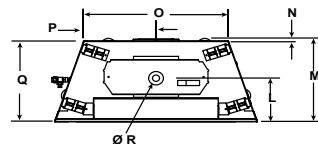

### SLIMLINE FUSION SPECIFICATIONS

MODEL	FRONT WIDTH		BACK WIDTH		HEIGHT		DEPTH		GLASS SIZE	BTU/HOUR INPUT
	UNIT	FRAMING	UNIT	FRAMING	UNIT	FRAMING	UNIT	FRAMING		
SL-5F-IFT	36 [914]	37 [940]	25-3/4 [654]	37 [940]	34-3/8 [873]	34-3/4 [883]	16-5/16 [414]	16-1/4 [413]	27-3/16 x 18-1/16 [691 x 459]	12,000-19,500 (NG) 13,500-17,000 (LP)
SL-7F-IFT	41 [1041]	42 [1067]	30-3/4 [781]	42 [1067]	37-7/8 [962]	38-1/4 [972]	16-5/16 [414]	16-1/4 [413]	32-1/16 x 21-1/2 [814 x 546]	16,500-24,000 (NG) 16,500-20,500 (LP)

LEFT SIDE VIEW

FRONT VIEW

RIGHT SIDE VIEW

TOP VIEW

MODEL	A	B	C	D	E	F	G	H	I	J	K	L	M	N	O	P	Q	R	S	T	U	V
SL-5F-IFT	36 [914]	31-1/8 [791]	27-3/16 [691]	18-1/16 [459]	34-1/16 [865]	3-9/16 [91]	6-7/8 [175]	23-3/8 [594]	34-3/8 [873]	35-1/2 [902]	8 [203]	8-13/16 [224]	16-5/16 [414]	1/2 [13]	25-3/4 [654]	12-7/8 [327]	15-7/8 [403]	6-5/8 [168]	2-3/16 [55]	6 [152]	1 [25]	30-1/16 [764]
SL-7F-IFT	41 [1041]	36-1/8 [918]	32-1/16 [814]	21-1/2 [546]	37-5/8 [955]	3-9/16 [91]	6-7/8 [175]	26-7/8 [683]	37-7/8 [962]	39-15/16 [1014]	8 [203]	8-13/16 [224]	16-5/16 [414]	1/2 [13]	30-3/4 [781]	15-3/8 391	15-7/8 [403]	6-5/8 [168]	2-3/16 [56]	6 [152]	1 [25]	33-9/16 [853]

Dimensions are in inches and millimeters. Product information is not complete and is subject to change without notice. Product installation must adhere strictly to instructions shipped with product. We recommend measuring individual units at installation. Assumes the use of 1/2" sheetrock. NOTE: Combustible material should not cover the face. Make sure you do NOT cover the decorative door opening.