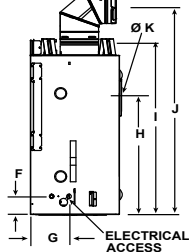

### SLIMLINE FUSION SPECIFICATIONS

MODEL	FRONT WIDTH		BACK WIDTH		HEIGHT		DEPTH		GLASS SIZE	BTU/HOUR INPUT
	UNIT	FRAMING	UNIT	FRAMING	UNIT	FRAMING	UNIT	FRAMING		
SL-5F-IFT	36 [914]	37 [940]	25-3/4 [654]	37 [940]	34-3/8 [873]	34-3/4 [883]	16-5/16 [414]	16-1/4 [413]	27-3/16 x 18-1/16 [691 x 459]	12,000-19,500 (NG) 13,500-17,000 (LP)
SL-7F-IFT	41 [1041]	42 [1067]	30-3/4 [781]	42 [1067]	37-7/8 [962]	38-1/4 [972]	16-5/16 [414]	16-1/4 [413]	32-1/16 x 21-1/2 [814 x 546]	16,500-24,000 (NG) 16,500-20,500 (LP)

LEFT SIDE VIEW

FRONT VIEW

RIGHT SIDE VIEW

TOP VIEW

MODEL	A	B	C	D	E	F	G	H	I	J	K	L	M	N	O	P	Q	R	S	T	U	V
SL-5F-IFT	36 [914]	31-1/8 [791]	27-3/16 [691]	18-1/16 [459]	34-1/16 [865]	3-9/16 [91]	6-7/8 [175]	23-3/8 [594]	34-3/8 [873]	35-1/2 [902]	8 [203]	8-13/16 [224]	16-5/16 [414]	1/2 [13]	25-3/4 [654]	12-7/8 [327]	15-7/8 [403]	6-5/8 [168]	2-3/16 [55]	6 [152]	1 [25]	30-1/16 [764]
SL-7F-IFT	41 [1041]	36-1/8 [918]	32-1/16 [814]	21-1/2 [546]	37-5/8 [955]	3-9/16 [91]	6-7/8 [175]	26-7/8 [683]	37-7/8 [962]	39-15/16 [1014]	8 [203]	8-13/16 [224]	16-5/16 [414]	1/2 [13]	30-3/4 [781]	15-3/8 391	15-7/8 [403]	6-5/8 [168]	2-3/16 [56]	6 [152]	1 [25]	33-9/16 [853]

Dimensions are in inches and millimeters. Product information is not complete and is subject to change without notice. Product installation must adhere strictly to instructions shipped with product. We recommend measuring individual units at installation. Assumes the use of 1/2" sheetrock. NOTE: Combustible material should not cover the face. Make sure you do NOT cover the decorative door opening.