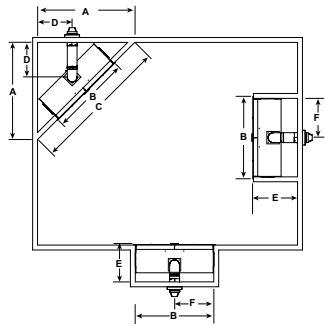

Framing

MODEL	A ROUGH OPENING (VENT PIPE)	B ROUGH OPENING (HEIGHT)	C ROUGH OPENING (DEPTH)	D ROUGH OPENING (WIDTH)	E CLEARANCE TO CEILING
HEIR36	10" (254mm)	56" (1422mm)	24" (610mm)	59-1/2" (1511mm)	52" (1321mm)
HEIR42	10" (254mm)	61" (1549mm)	24" (610mm)	65-9/16" (1665mm)	52" (1321mm)
HEIR50	10" (254mm)	65" (1651mm)	24" (610mm)	73-9/16" (1868mm)	52" (1321mm)

MODEL	F COMBUSTIBLE FLOOR	G COMBUSTIBLE FLOORING	H BEHIND APPLIANCE	I SIDES OF APPLIANCE	J FRONT OF APPLIANCE
HEIR36	0" (0mm)	See Install Manual	1" (25mm)	1" (25mm)	36" (914mm)
HEIR42	0" (0mm)	See Install Manual	1" (25mm)	1" (25mm)	36" (914mm)
HEIR50	0" (0mm)	See Install Manual	1" (25mm)	1" (25mm)	36" (914mm)