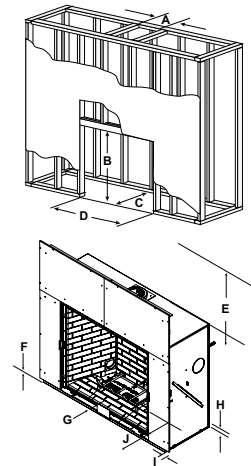

Technologies

IntelliFire Touch® Ignition System

IntelliFire Touch is our most advanced intermittent-pilot ignition (IPI) system, making operating your appliance simple, smart and safe. Select from the IntelliFire app, touchscreen remote or wireless wall switch for the solution that fits your life.

Direct Vent Technology

Direct vent technology removes 100% of combustion exhaust and fumes from your home. These sealed fireplaces provide optimal heat, conserve energy and ensure clean, safe indoor air quality.

EnerGuide (CSA P.4.1-15) Ratings

Used in Canada and some U.S. states to measure annual fireplace efficiency.

RATING	HEIR36T/H	HEIR42T/H	HEIR50T/H
EnerGuide (CSA P.4.1-15)	59.6%	67.0%	67.5%

Exceptional Value + Dependability

Why do contractors, architects and homebuyers trust Heatilator? Because we mix value with dependability. Established in 1927, Heatilator has built a long standing reputation for providing quality, dependable hearth products at unbeatable values. Today, Heatilator remains the most preferred, recommended and installed fireplace brand among building professionals.

Available from

- 800-927-6841 | heatilator.com
- facebook.com/Heatilator
- twitter.com/Heatilator
- youtube.com/HeatilatorFireplaces

HTL-1081U-0522

Limited Lifetime Warranty¹

The strongest in the industry, Heatilator provides a limited lifetime warranty on gas-burning products of the most important aspects: firebox and heat exchanger.

¹ For full warranty details go to heatilator.com.

Google, YouTube and Google Home are trademarks of Google LLC. Amazon, Alexa, and all related logos are trademarks of Amazon.com, Inc. or its affiliates.