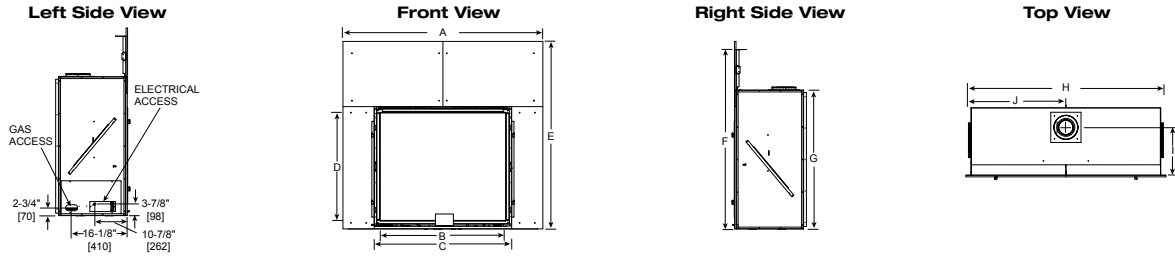

Technical Specifications

MODEL	FRONT WIDTH (A)	BACK WIDTH (H)	HEIGHT (E)	DEPTH	GLASS SIZE
HEIR36	61" (1549mm)	59-1/4" (1505mm)	57-5/8" (1464mm)	24" (610mm)	36" x 31" (914 x 787mm)
HEIR42	67" (1702mm)	65-5/16" (1659mm)	62-5/8" (1591mm)	24" (610mm)	42" x 36" (1067 x 914mm)
HEIR50	75" (1905mm)	73-5/16" (1862mm)	66-5/8" (1692mm)	24" (610mm)	50" x 40" (1270 x 1016mm)

*Front dimensions include non-combustible material which overlaps framing

MODEL	A	B	C	D	E	F	G	H	I	J
HEIR36	61" (1549mm)	35-7/8" (911mm)	39-7/8" (1013mm)	31-1/16" (789mm)	57-5/8" (1464mm)	54-15/16" (1395mm)	41-3/8" (1042mm)	59-1/4" (1505mm)	16" (406mm)	29-5/8" (752mm)
HEIR42	67" (1702mm)	41-7/8" (1064mm)	45-7/8" (1165mm)	36-1/16" (916mm)	62-5/8" (1591mm)	59-15/16" (1522mm)	46-3/8" (1178mm)	65-5/16" (1659mm)	16" (406mm)	32-11/16" (830mm)
HEIR50	75" (1905mm)	49-7/8" (1267mm)	53-7/8" (1368mm)	40-1/16" (1018mm)	66-5/8" (1692mm)	63-15/16" (1624mm)	50-3/8" (1280mm)	73-5/16" (1862mm)	16" (406mm)	36-11/16" (932mm)

Clearances

MODEL	A	B	C
HEIR36	74-1/4" (1886mm)	59-1/2" (1511mm)	105" (2667mm)
HEIR42	78-9/16" (1995mm)	65-9/16" (1665mm)	111-1/16" (2821)
HEIR50	84-1/4" (2140mm)	73-9/16" (1868mm)	119-1/8" (3026mm)

MODEL	D	E	F
HEIR36	26-1/2" (673mm)	23-1/2" (597mm)	29-3/4" (756mm)
HEIR42	28-5/8" (727mm)	23-1/2" (597mm)	32-13/16" (833mm)
HEIR50	31-1/2" (800mm)	23-1/2" (597mm)	36-13/16" (935mm)