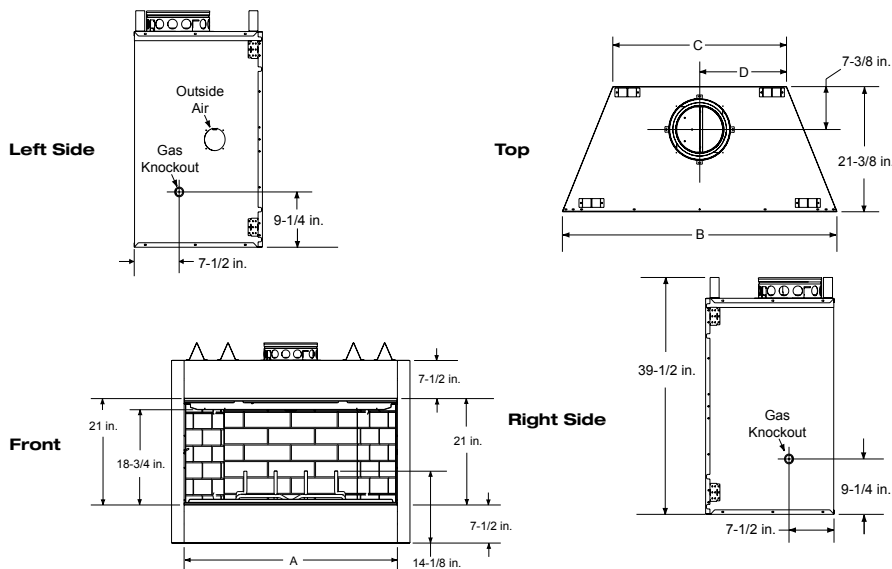

Experience proven value and dependability from Heatilator. Experience the Element.

Features

- 36" or 42" viewing areas
- Bi-fold glass doors available with two trim options
- Convenient ash lip
- User-friendly front damper handle locks in open/closed positions
- A hearth extension is required

Options

Bi-fold Glass Doors

Fireside Realwood Gas Logs

Black

Stainless Steel

Specifications

MODEL	A	B	C	D
EL36	36"	41"	23-3/4"	11-7/8"
EL42	42"	47"	29-3/4"	14-7/8"

MODEL	A
EL36	42"
EL42	48"

Dimensions

Framing Dimensions

Cover: Element shown bi-fold glass doors

Available from

heatilator
The first name in fireplaces

800-927-6841 | heatilator.com
[facebook.com/Heatilator](https://www.facebook.com/Heatilator)
twitter.com/Heatilator
[youtube.com/HeatilatorFireplaces](https://www.youtube.com/HeatilatorFireplaces)