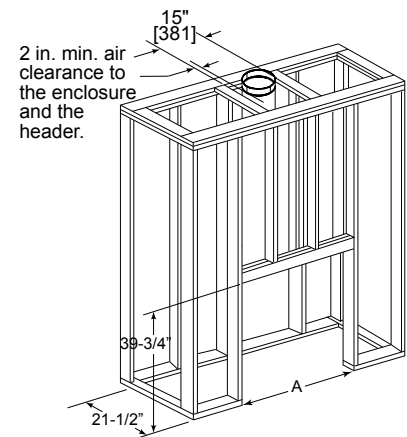

Experience proven value and dependability from Heatilator. Experience the Element.

Features

- 36" or 42" viewing areas
- Bi-fold glass doors available with two trim options
- Convenient ash lip
- User-friendly front damper handle locks in open/closed positions
- A hearth extension is required

Options

Bi-fold Glass Doors

Fireside Realwood Gas Logs

Black

Stainless Steel

Specifications

MODEL	A	B	C	D
EL36	36"	41"	23-3/4"	11-7/8"
EL42	42"	47"	29-3/4"	14-7/8"

MODEL	A
EL36	42"
EL42	48"

Dimensions

Framing Dimensions

Cover: Element shown bi-fold glass doors

Available from

heatilator
The first name in fireplaces

800-927-6841 | heatilator.com
[facebook.com/Heatilator](https://www.facebook.com/Heatilator)
twitter.com/Heatilator
[youtube.com/HeatilatorFireplaces](https://www.youtube.com/HeatilatorFireplaces)